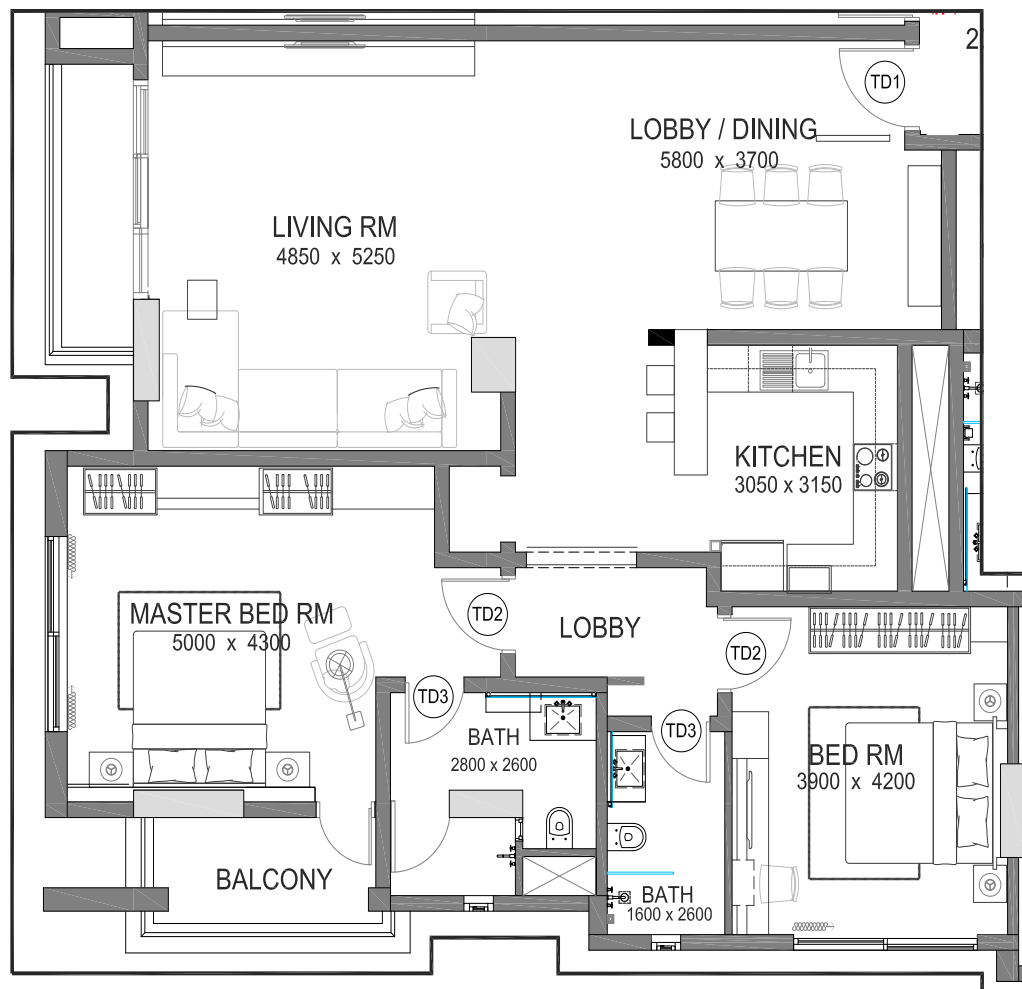

# FLAT A

Total Flat A: 14 Flats

LIVING ROOM	4.85Mx5.25M
LOBBY & DINNING	6.05Mx3.7M
MASTER BED ROOM	5Mx4.3M
MASTER BATH	2.8Mx2.6M
BED ROOM 1	3.65Mx4.2M
BATH 1	1.6Mx2.6M
KITCHEN	3.05Mx3.15M
MASTER BED ROOM BALCONY	3.45Mx1.51M
LIVING ROOM BALCONY AREA	3.74Mx1.16M
<b>Total Area</b>	<b>138M2</b>

# FLAT B

Total Flat B: 14 Flats

LIVING ROOM	4.85Mx5.25M
LOBBY/DINNING	5.8Mx3.7M
MASTER BED ROOM	5Mx4.3M
MASTER BATH	2.8Mx2.6M
BED ROOM 1	3.9Mx4.2M
BATH 1	1.6Mx2.6M
KITCHEN	3.05Mx3.15M
MASTER BED ROOM BALCONY	3.45Mx1.51M
LIVING ROOM BALCONY AREA	3.74Mx1.16M
<b>Total Area</b>	<b>138M2</b>

# FLAT C

Total Flat C: 14 Flats

LIVING ROOM	4.55Mx4.8M
LOBBY	2Mx2.3M
MASTER BED ROOM	4.25Mx5.2M
MASTER BATH	1.75Mx3.05M
BED ROOM 1	3.7Mx4.8M
BATH 1	1.6Mx2.65M
KITCHEN	4Mx2.6M
<b>Total Area</b>	<b>126M2</b>

# FLAT D

Total Flat D: 13 Flats

LIVING ROOM	4.55Mx4.8M
LOBBY	1.65Mx2.4M
MASTER BED ROOM	4.3M x4.9M
MASTER BATH	1.75Mx2.9M
BED ROOM 1	3.7Mx4.7M
BATH 1	1.6Mx2.6M
KITCHEN	3.65Mx2.7M
<b>Total Area</b>	<b>153M2</b>