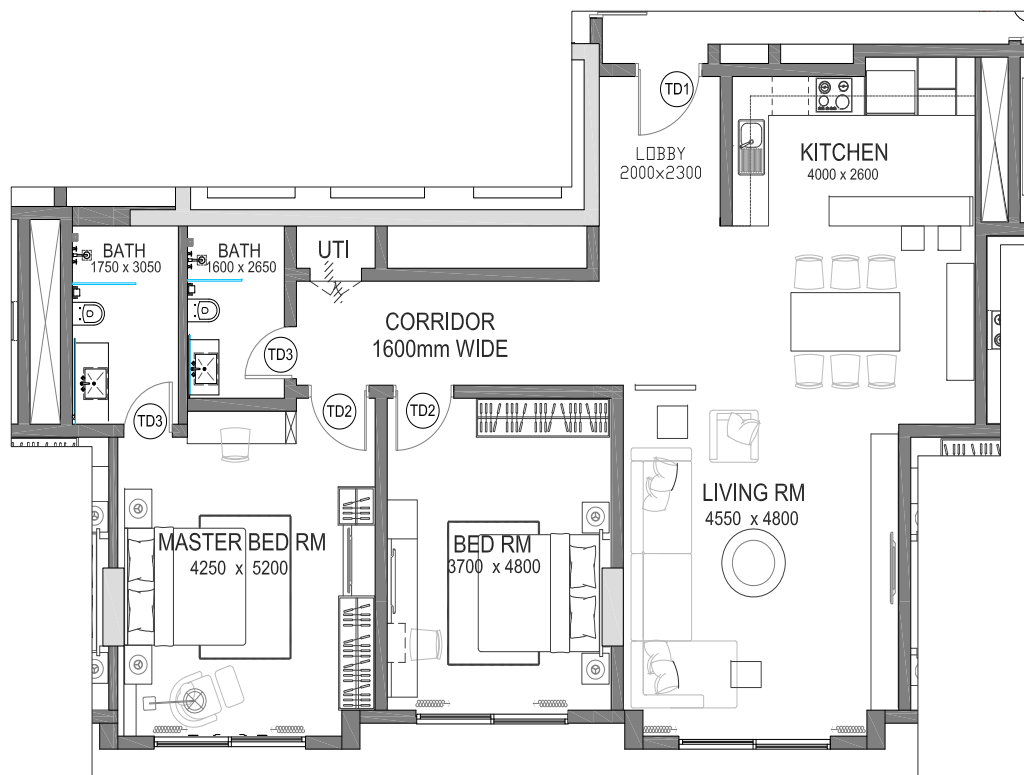

# FLAT A

Total Flat A: 14 Flats

LIVING ROOM	4.85Mx5.25M
LOBBY & DINNING	6.05Mx3.7M
MASTER BED ROOM	5Mx4.3M
MASTER BATH	2.8Mx2.6M
BED ROOM 1	3.65Mx4.2M
BATH 1	1.6Mx2.6M
KITCHEN	3.05Mx3.15M
MASTER BED ROOM BALCONY	3.45Mx1.51M
LIVING ROOM BALCONY AREA	3.74Mx1.16M
<b>Total Area</b>	<b>138M2</b>

# FLAT B

Total Flat B: 14 Flats

LIVING ROOM	4.85Mx5.25M
LOBBY/DINNING	5.8Mx3.7M
MASTER BED ROOM	5Mx4.3M
MASTER BATH	2.8Mx2.6M
BED ROOM 1	3.9Mx4.2M
BATH 1	1.6Mx2.6M
KITCHEN	3.05Mx3.15M
MASTER BED ROOM BALCONY	3.45Mx1.51M
LIVING ROOM BALCONY AREA	3.74Mx1.16M
<b>Total Area</b>	<b>138M2</b>

# FLAT C

Total Flat C: 14 Flats

LIVING ROOM	4.55Mx4.8M
LOBBY	2Mx2.3M
MASTER BED ROOM	4.25Mx5.2M
MASTER BATH	1.75Mx3.05M
BED ROOM 1	3.7Mx4.8M
BATH 1	1.6Mx2.65M
KITCHEN	4Mx2.6M
<b>Total Area</b>	<b>126M2</b>

# FLAT D

Total Flat D: 13 Flats

LIVING ROOM	4.55Mx4.8M
LOBBY	1.65Mx2.4M
MASTER BED ROOM	4.3M x4.9M
MASTER BATH	1.75Mx2.9M
BED ROOM 1	3.7Mx4.7M
BATH 1	1.6Mx2.6M
KITCHEN	3.65Mx2.7M
<b>Total Area</b>	<b>153M2</b>