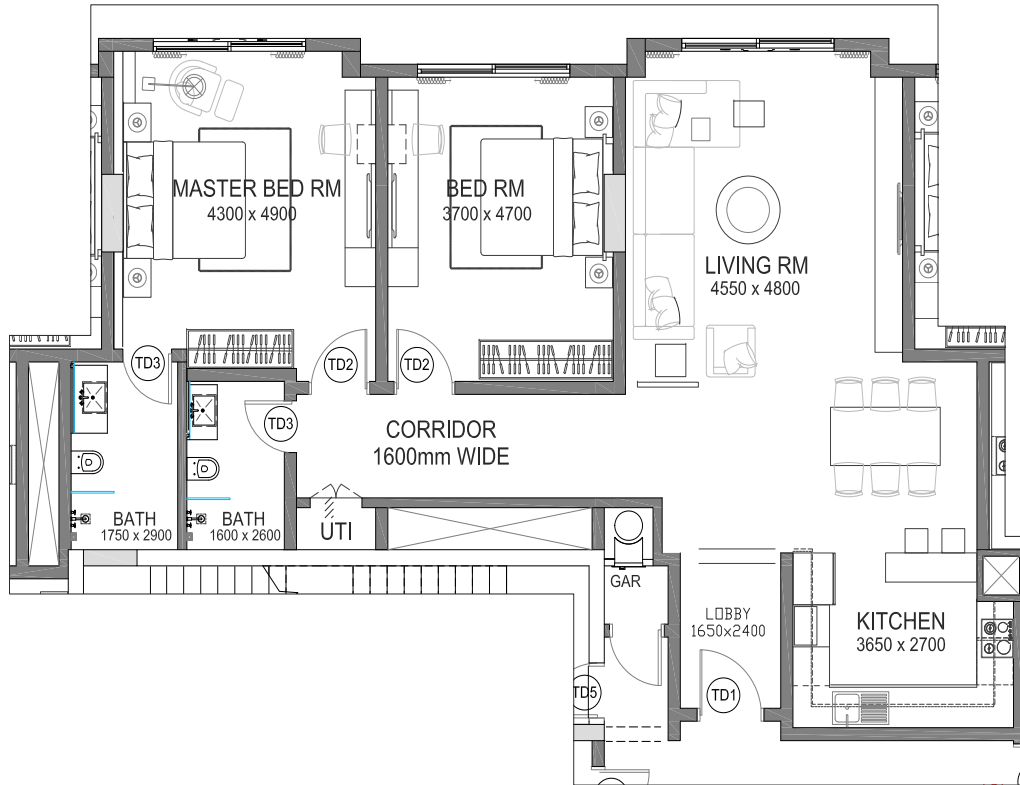

# FLAT B

Total Flat B: 14 Flats

LIVING ROOM	4.85Mx5.25M
LOBBY/DINNING	5.8Mx3.7M
MASTER BED ROOM	5Mx4.3M
MASTER BATH	2.8Mx2.6M
BED ROOM 1	3.9Mx4.2M
BATH 1	1.6Mx2.6M
KITCHEN	3.05Mx3.15M
MASTER BED ROOM BALCONY	3.45Mx1.51M
LIVING ROOM BALCONY AREA	3.74Mx1.16M
<b>Total Area</b>	<b>138M2</b>

# FLAT C

Total Flat C: 14 Flats

LIVING ROOM	4.55Mx4.8M
LOBBY	2Mx2.3M
MASTER BED ROOM	4.25Mx5.2M
MASTER BATH	1.75Mx3.05M
BED ROOM 1	3.7Mx4.8M
BATH 1	1.6Mx2.65M
KITCHEN	4Mx2.6M
<b>Total Area</b>	<b>126M2</b>

# FLAT D

Total Flat D: 13 Flats

LIVING ROOM	4.55Mx4.8M
LOBBY	1.65Mx2.4M
MASTER BED ROOM	4.3M x4.9M
MASTER BATH	1.75Mx2.9M
BED ROOM 1	3.7Mx4.7M
BATH 1	1.6Mx2.6M
KITCHEN	3.65Mx2.7M
<b>Total Area</b>	<b>153M2</b>