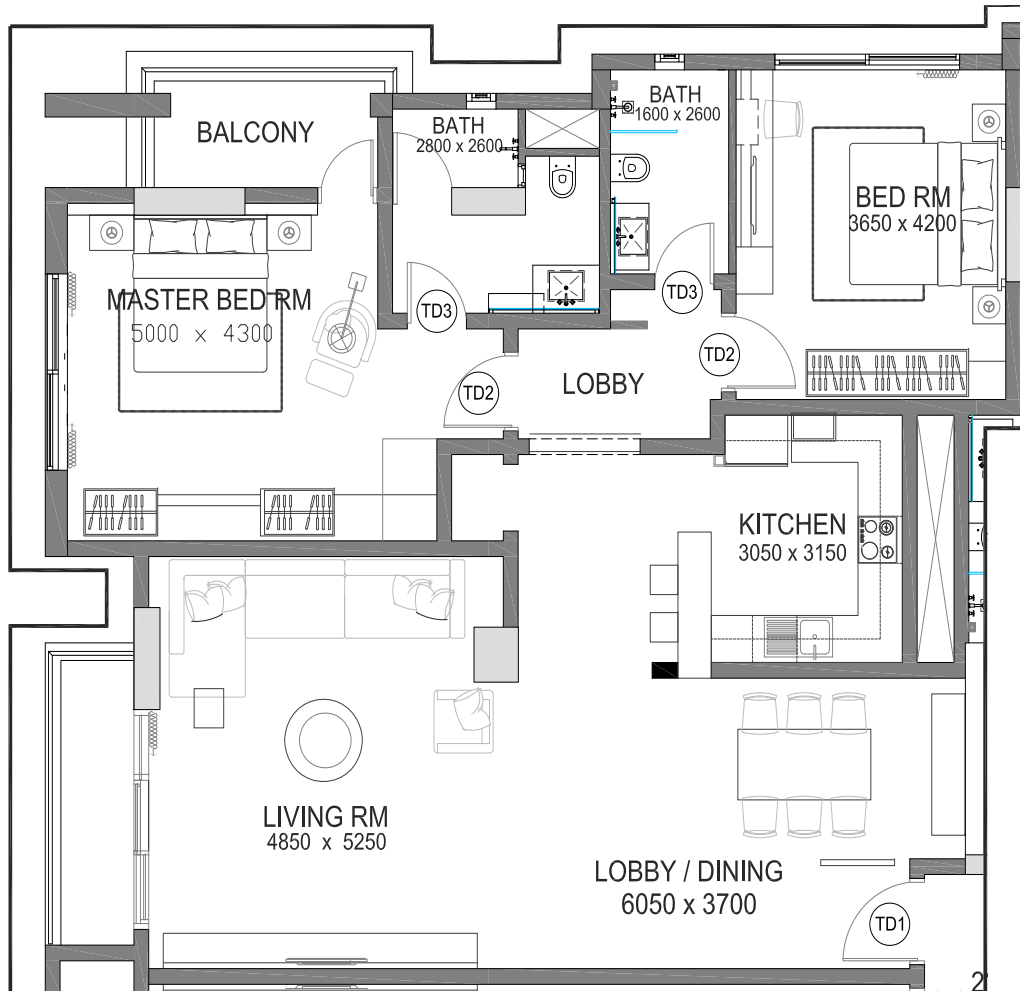

# FLAT A

Total Flat A: 14 Flats

LIVING ROOM	4.85Mx5.25M
LOBBY & DINNING	6.05Mx3.7M
MASTER BED ROOM	5Mx4.3M
MASTER BATH	2.8Mx2.6M
BED ROOM 1	3.65Mx4.2M
BATH 1	1.6Mx2.6M
KITCHEN	3.05Mx3.15M
MASTER BED ROOM BALCONY	3.45Mx1.51M
LIVING ROOM BALCONY AREA	3.74Mx1.16M
<b>Total Area</b>	<b>138M2</b>

# FLAT B

Total Flat B: 14 Flats

LIVING ROOM	4.85Mx5.25M
LOBBY/DINNING	5.8Mx3.7M
MASTER BED ROOM	5Mx4.3M
MASTER BATH	2.8Mx2.6M
BED ROOM 1	3.9Mx4.2M
BATH 1	1.6Mx2.6M
KITCHEN	3.05Mx3.15M
MASTER BED ROOM BALCONY	3.45Mx1.51M
LIVING ROOM BALCONY AREA	3.74Mx1.16M
<b>Total Area</b>	<b>138M2</b>