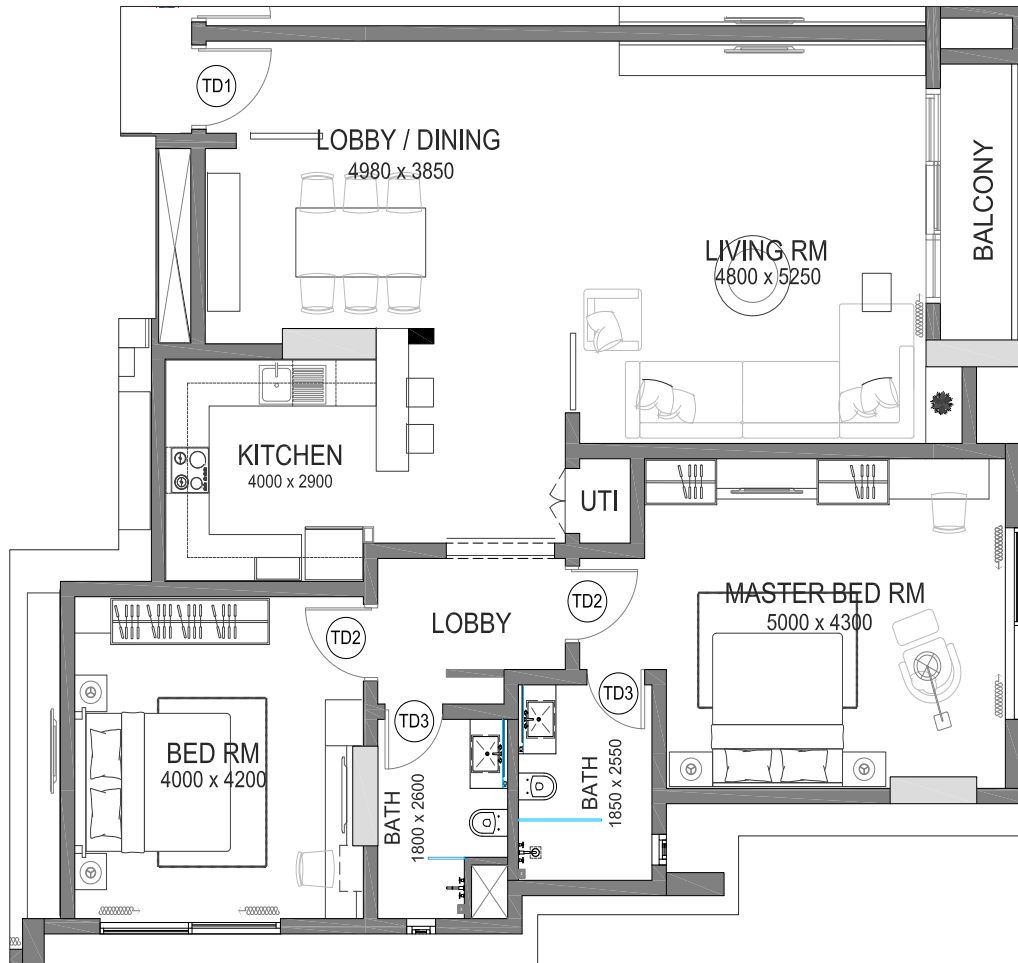

# FLAT D

Total Flat D: 13 Flats

LIVING ROOM	4.55Mx4.8M
LOBBY	1.65Mx2.4M
MASTER BED ROOM	4.3M x4.9M
MASTER BATH	1.75Mx2.9M
BED ROOM 1	3.7Mx4.7M
BATH 1	1.6Mx2.6M
KITCHEN	3.65Mx2.7M
<b>Total Area</b>	<b>153M2</b>

# FLAT E

Total Flat E: 13 Flats

LIVING ROOM	4.8Mx5.25M
LOBBY	4.98Mx3.85M
MASTER BED ROOM	5Mx4.3M
MASTER BATH	1.85Mx2.55M
BED ROOM 1	4Mx4.2M
BATH 1	1.8Mx2.6M
KITCHEN	4.98Mx2.9M
LIVING ROOM BALCONY AREA	3.6Mx1.11M
<b>Total Area</b>	<b>137M2</b>

# FLAT F

Total Flat F: 13 Flats

LIVING ROOM	4.8Mx5.25M
LOBBY	4.98Mx3.85M
MASTER BED ROOM	5Mx4.3M
MASTER BATH	1.85Mx2.55M
BED ROOM 1	4Mx4.2M
BATH 1	1.8Mx2.6M
KITCHEN	4.98Mx2.9M
LIVING ROOM BALCONY AREA	3.6Mx1.11M
<b>Total Area</b>	<b>137M2</b>