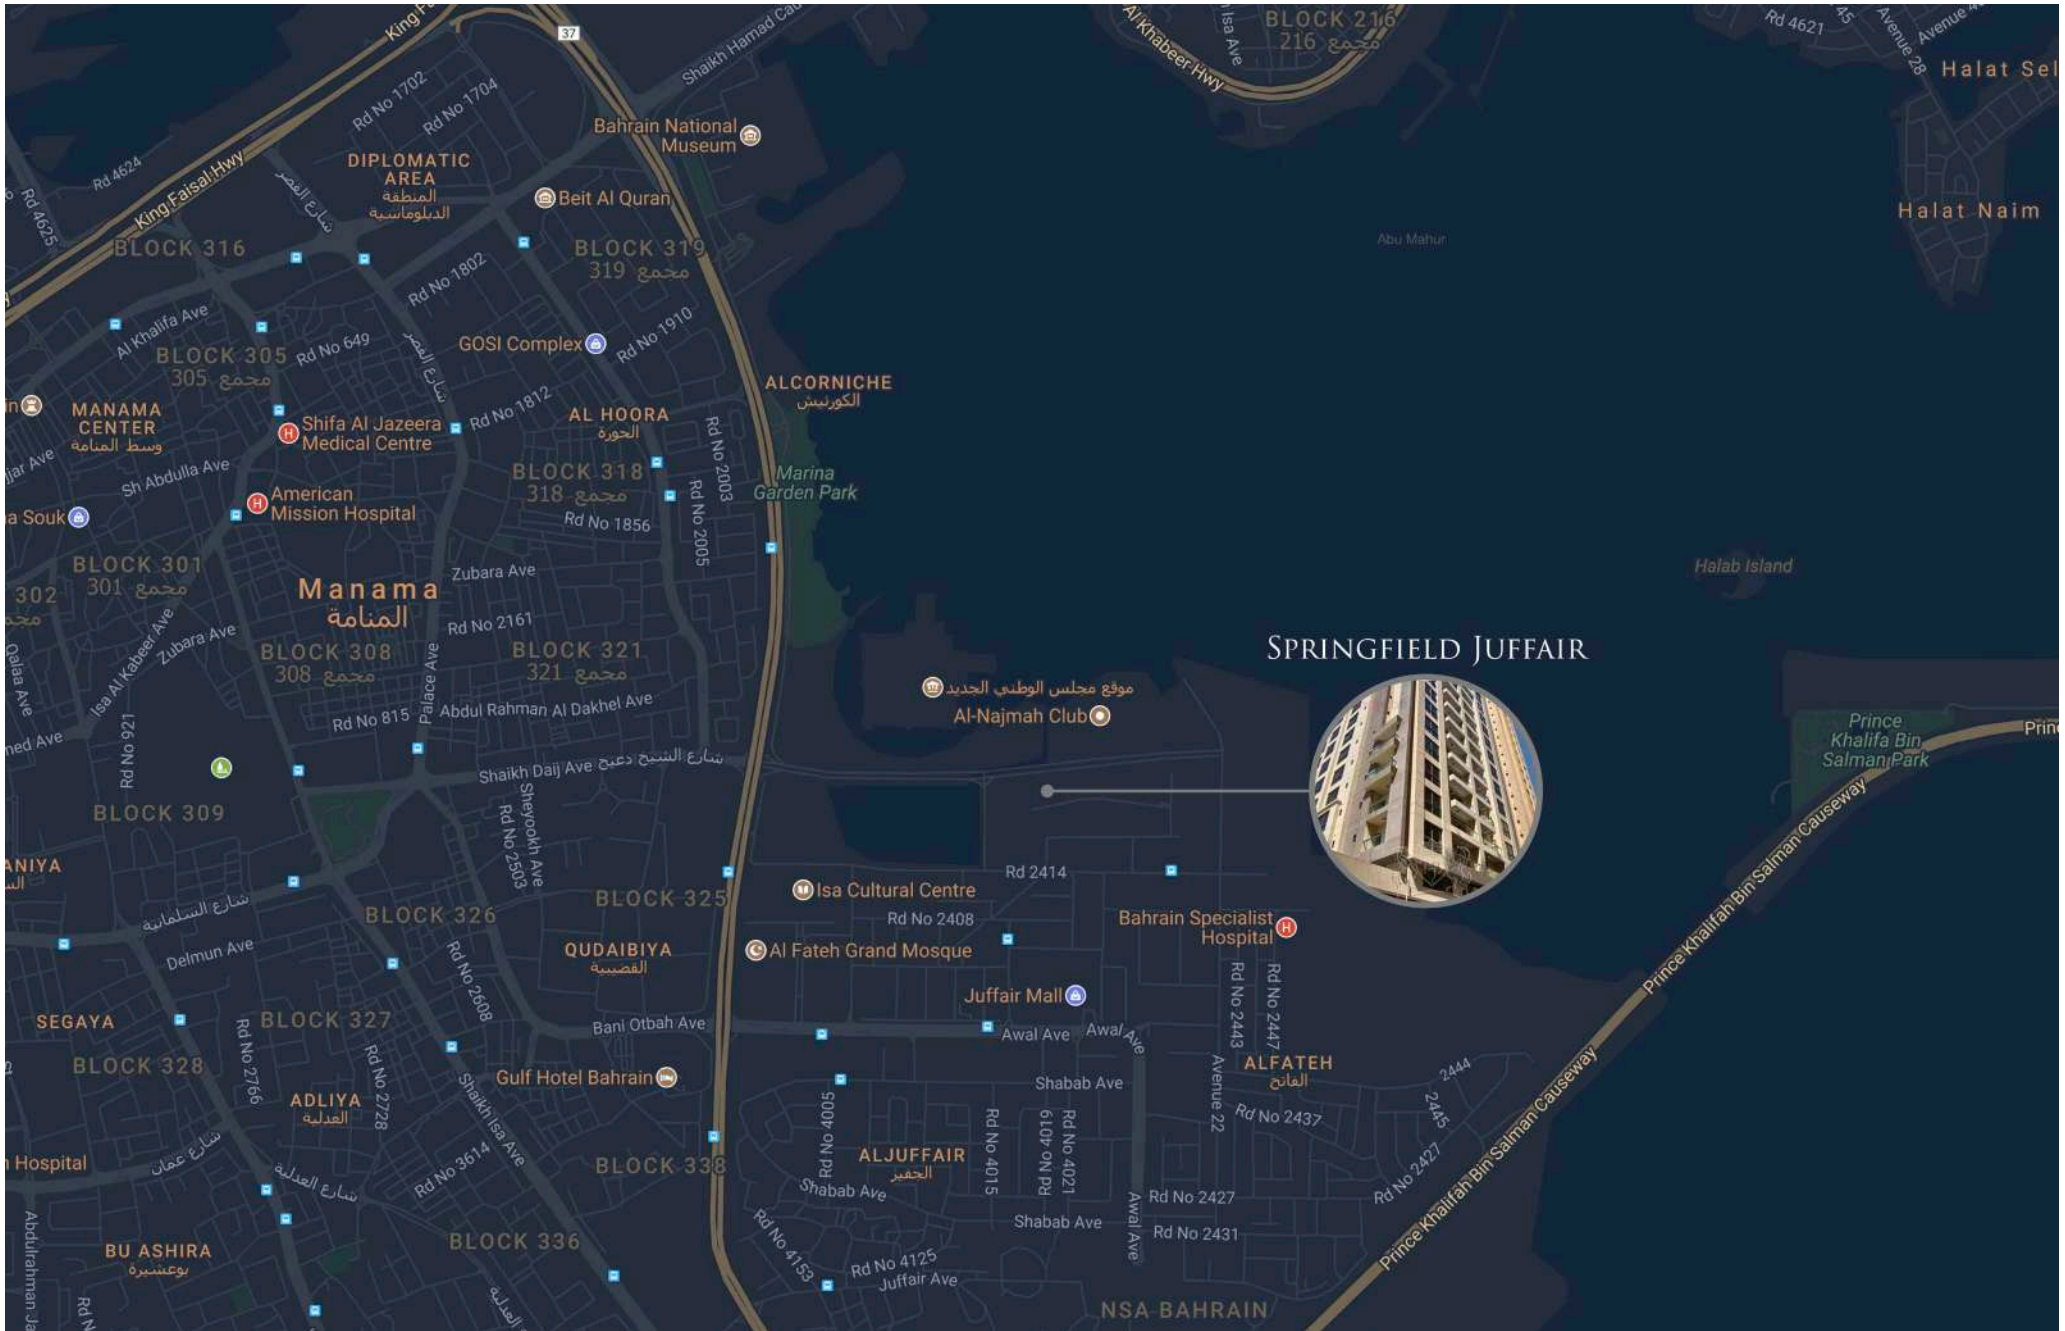

**About Spring Field - Juffair**

*Springfield*  
Juffair

.....

*Spring Field Juffair is a collection of 85 elegantly appointed studio, two and three bedrooms apartment residences in Juffair. The modern architecture design is crafted with oversized windows, high ceilings, gracious floor plans, and the finest finishes. Located in the heart of Juffair, Spring Field is the ideal choice for couples and small families seeking a trendy and sophisticated neighborhood away from the bustle of the city.*