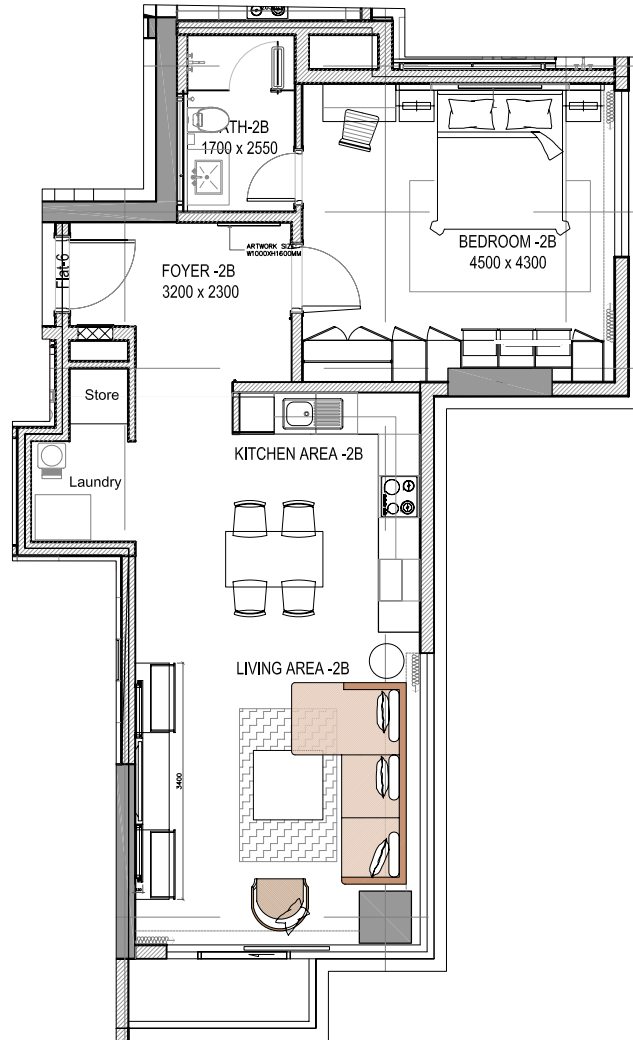

Spring Hill 2

1 BEDROOM APARTMENT
WITH BALCONY

Total Area	74 SQM
Bedroom	4.5Mx4.3M
Bathroom	1.7Mx2.55M
Foyer	3.2Mx2.3M