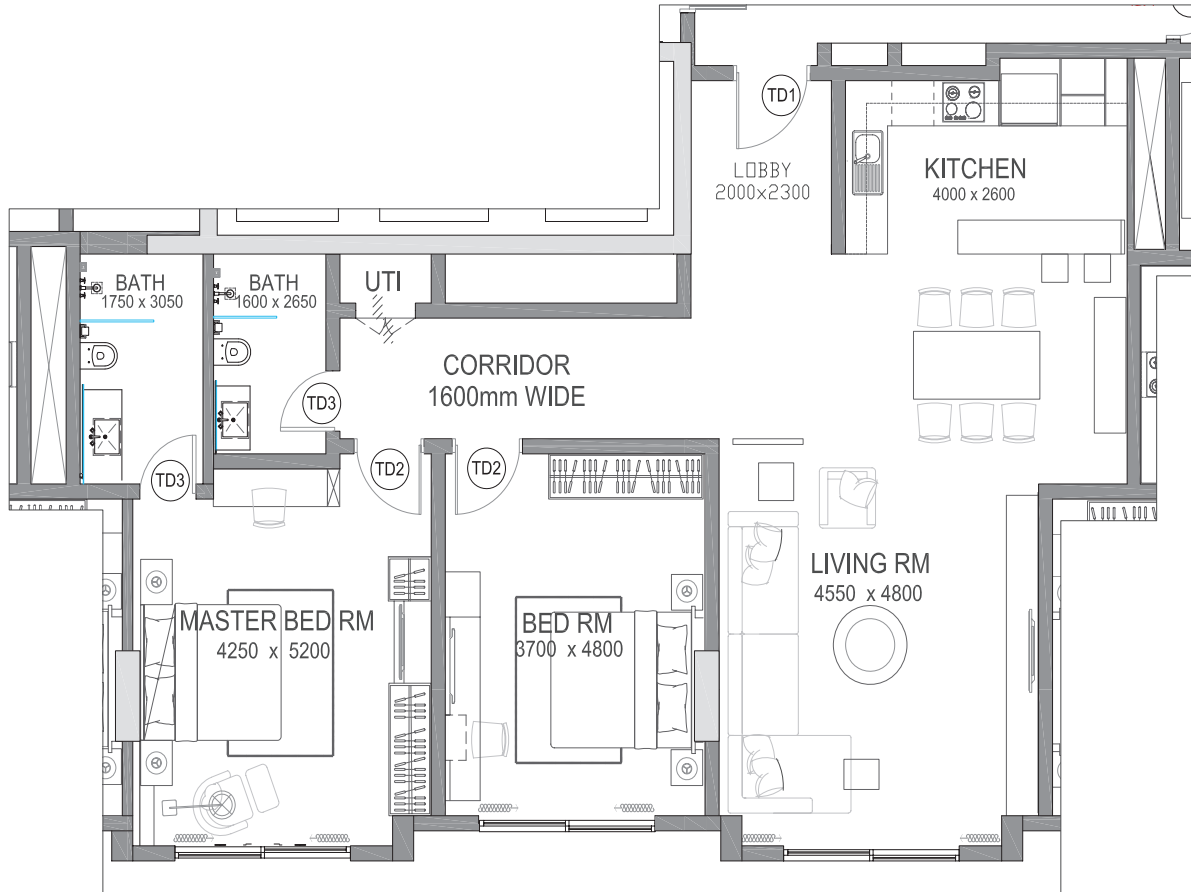

2 BEDROOM APARTMENT

Total Area	126M ²
LIVING ROOM	4.55Mx4.8M
LOBBY	2Mx2.3M
MASTER BED ROOM	4.25Mx5.2M
MASTER BATH	1.75Mx3.05M
BED ROOM 1	3.7Mx4.8M
BATH 1	1.6Mx2.65M
KITCHEN	4Mx2.6M