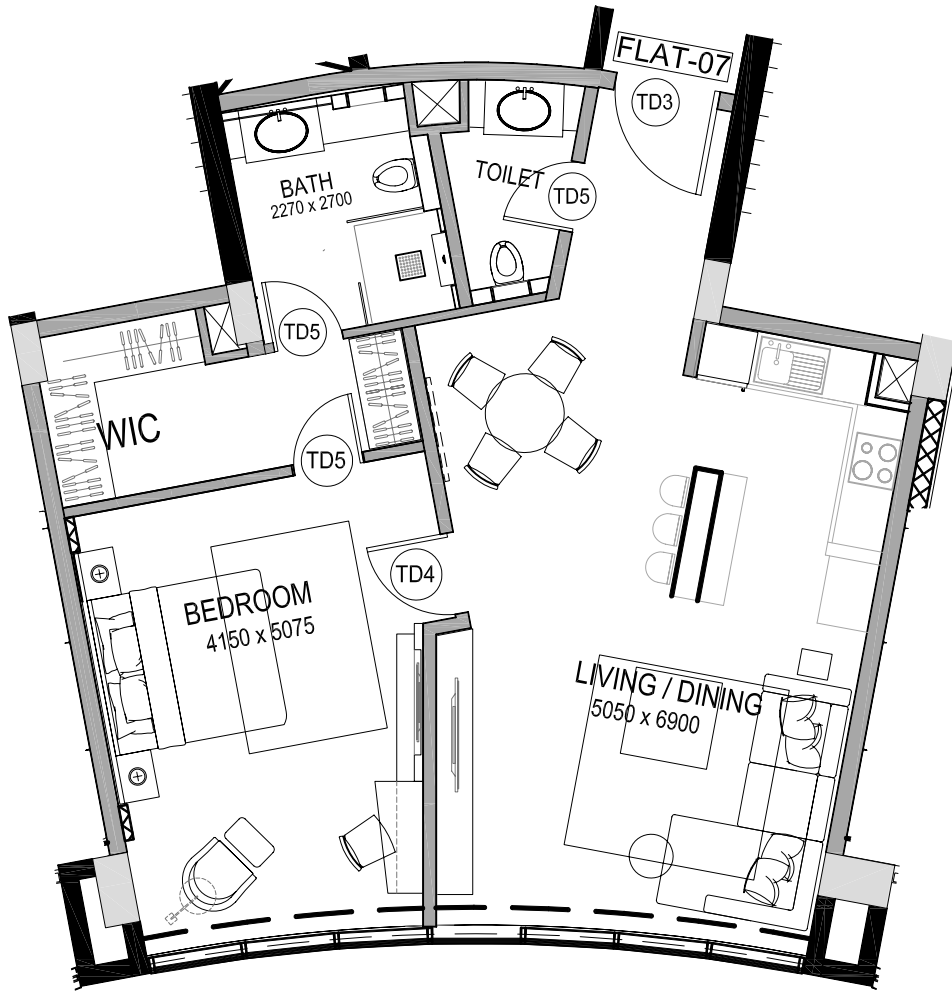

1 BEDROOM APARTMENT

Total Area	85M2
Living room, Dinning & Kitchen	5.05Mx6.9M
Bedroom01-	4.15 Mx5.075M
Dress	4.1Mx1.95M
Bathroom01-	2.27Mx2.7M
Toilet	1.5Mx2.5M
Suit Area	85M2