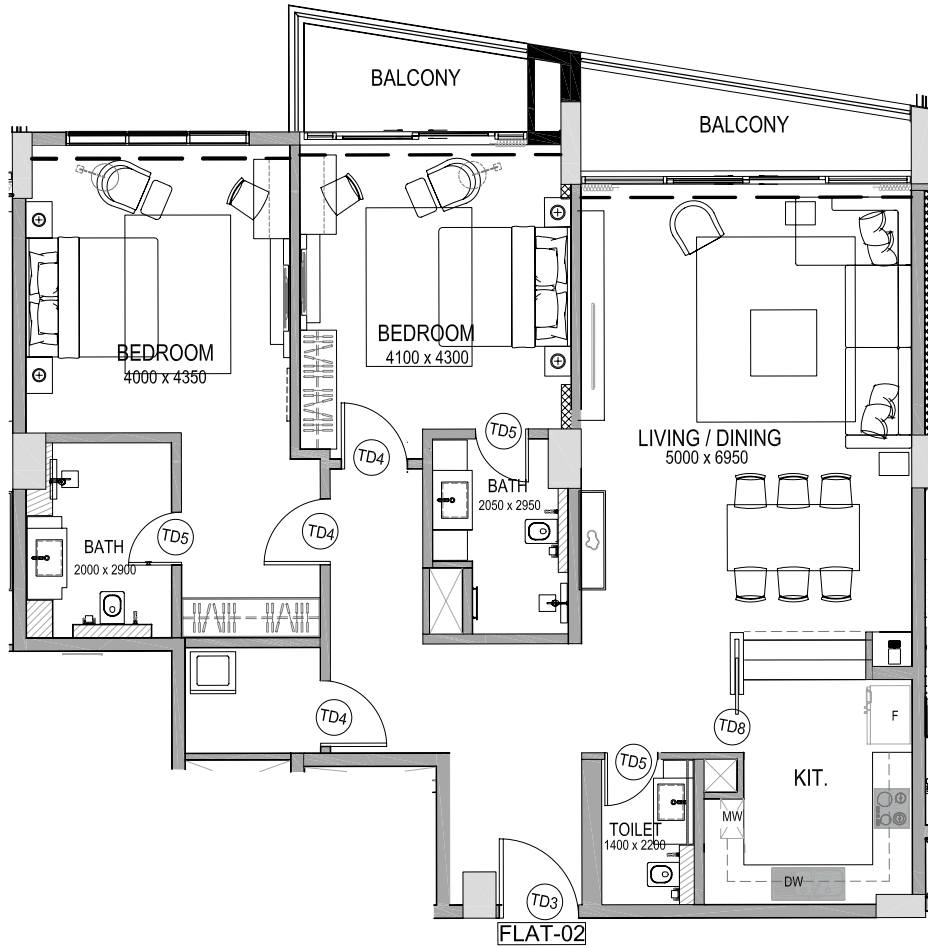

2 BEDROOM APARTMENT

| | |
|-----------------------|-------------|
| Total Area | 153M2 |
| Living room & Dinning | 5Mx6.95M |
| Kitchen | 3.15Mx3.4 M |
| Bedroom01- | 4Mx4.35M |
| Bedroom02- | 4.1Mx4.3M |
| Bathroom01- | 2 Mx2.9M |
| Bathroom02- | 2 Mx2.95M |
| Toilet | 1.4Mx2.2M |
| Laundry room | 2.05Mx1.6M |
| Suit Area | 139.15M2 |
| Balcony Area | 13.85M2 |