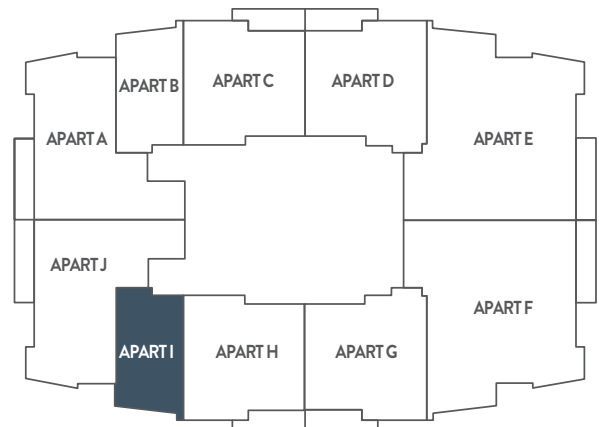

# SEEF AVENUE

THE HEIGHT OF COUTURE LIVING

## STUDIO APARTMENT

### KEY PLAN

### APARTMENT DIMENSIONS

Total Area 40 Sq.m