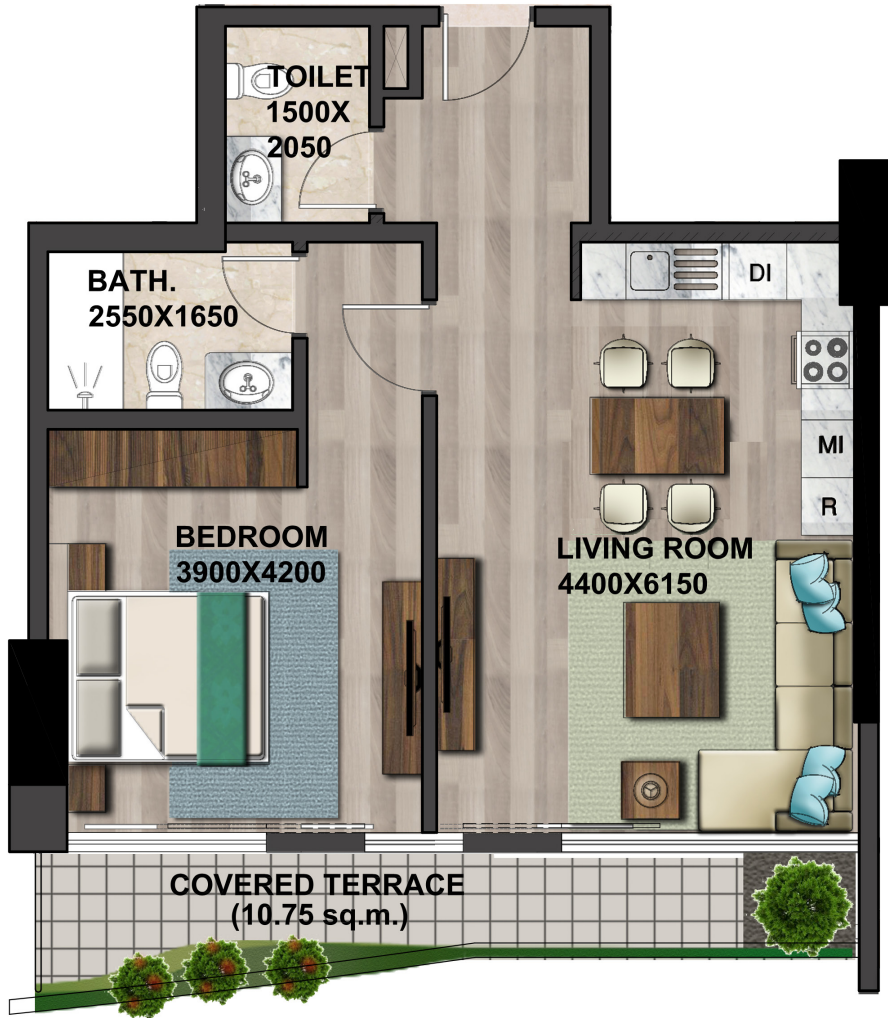

1 BEDROOM APARTMENT

APARTMENT TYPE - H

(1 BEDROOM UNIT)

TOTAL BUILT UP AREA - **75.55 SQM**

APPROXIMATE APARTMENT SIZE

LIVING ROOM	4.40M X 6.15M
BEDROOM	3.90M X 4.20M
BATH	2.55M X 1.65M
TOILET	1.50M X 2.05M
TERRACE	10.75 SQM