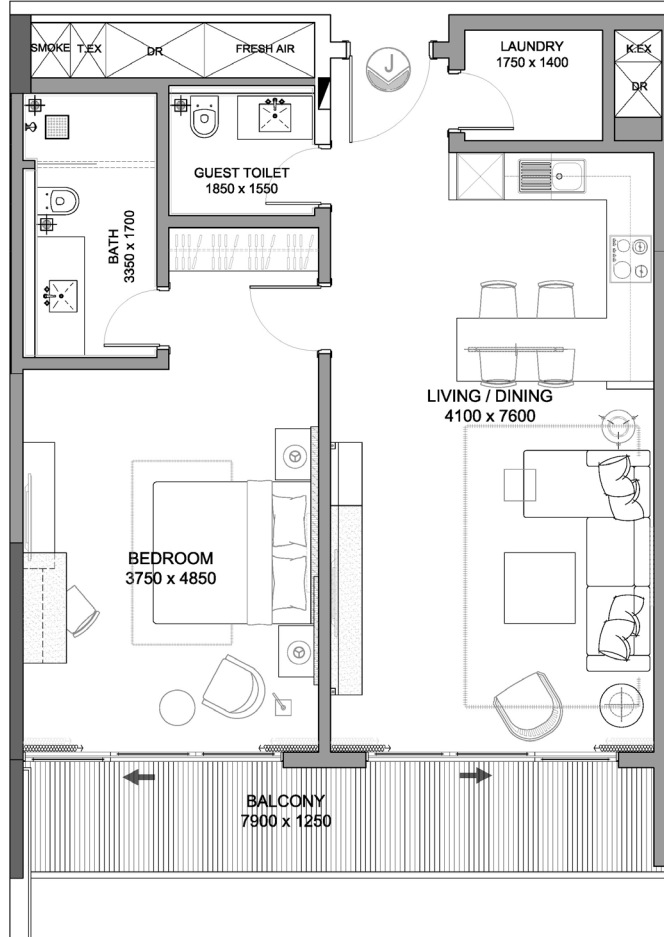

1 BEDROOM APARTMENT

Total built-up area ..... 85.5 m<sup>2</sup>

Balcony area ..... 11.7 m<sup>2</sup>

APPROXIMATE  
APARTMENT SIZE (mm)

Living, Dining & Kitchen ..... 4100 x 7600

Bedroom ..... 3750 x 4850

Bath ..... 3350 x 1700

Toilet ..... 1850 x 1550

Store ..... 1750 x 1400

KEYPLAN