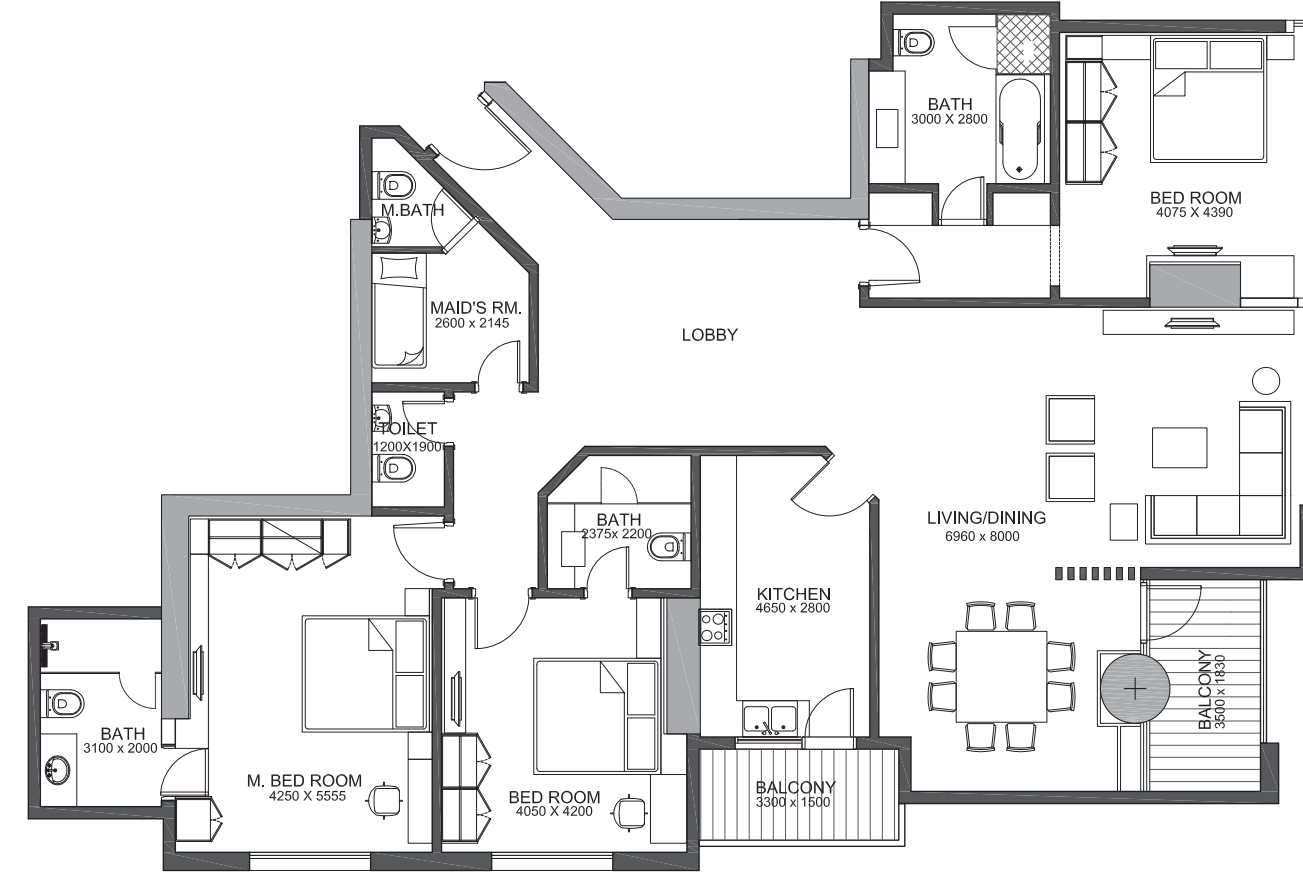

G

GARDENIA
2 BEDROOM
179.00M²

G

GARDENIA
3 BEDROOM
224.00M²

SEA VIEW

R

GARDENIA
3 BEDROOM
201.00M²

L

GARDENIA
3 BEDROOM
212.00M²

Lotus

FLOOR PLANS

A

LOTUS
1 BEDROOM
83.00M²

B

LOTUS
1 BEDROOM
88.00M²

LOTUS
1 BEDROOM
72.00M²

LOTUS
2 BEDROOM
120.00M²

LOTUS
1 BEDROOM
67.00M²

F

LOTUS
1 BEDROOM
88.00M²

G

LOTUS
1 BEDROOM
83.00M²

H

LOTUS
2 BEDROOM
124.00M²

LOTUS
1 BEDROOM
87.00M²

LOTUS
3 BEDROOM
158.00M²

K

LOTUS
2 BEDROOM
117.00M²

L

LOTUS
2 BEDROOM
119.00M²

TO ARRANGE A PRIVATE VIEWING OF THE VIGNETTE OF THE SHOW APARTMENT,
OR FOR MORE INFORMATION, PLEASE CONTACT US AT: