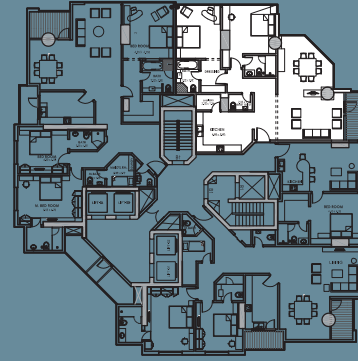

FG

FONTANA GARDENS

Discover the extraordinary

DISCOVER THE
EXTRAORDINARY

Floor plans

FLOOR PLANS

Discover the extraordinary floor plans at Fontana Gardens. In keeping with the exclusive luxury lifestyle that Fontana Gardens offers, there are 24 different floor plans for 1, 2 and 3 bedroom apartments spread across a total of 405. This means that you can be assured of a truly one-of-a-kind home in an utterly unique property.

GARDENIA
2 BEDROOM
120.00M²

SEA VIEW

GARDENIA
3 BEDROOM
224.00M²

SEA VIEW

G

GARDENIA
2 BEDROOM
155.00M²

H

GARDENIA
1 BEDROOM
65.00M²

GARDENIA
3 BEDROOM
212.00M²

Lotus

FLOOR PLANS

A

LOTUS
1 BEDROOM
83.00M²

B

LOTUS
1 BEDROOM
88.00M²

LOTUS
1 BEDROOM
72.00M²