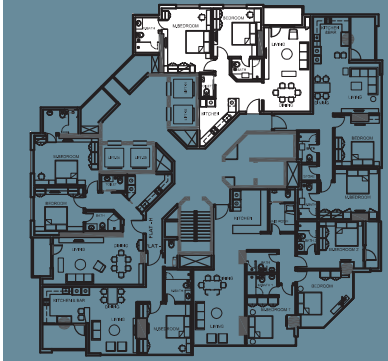

FG

FONTANA GARDENS

Discover the extraordinary

DISCOVER THE
EXTRAORDINARY

Floor plans

FLOOR PLANS

Discover the extraordinary floor plans at Fontana Gardens. In keeping with the exclusive luxury lifestyle that Fontana Gardens offers, there are 24 different floor plans for 1, 2 and 3 bedroom apartments spread across a total of 405. This means that you can be assured of a truly one-of-a-kind home in an utterly unique property.

GARDENIA
3 BEDROOM
212.00M²

Lotus

FLOOR PLANS

A

LOTUS
1 BEDROOM
83.00M²

B

LOTUS
1 BEDROOM
88.00M²

LOTUS
1 BEDROOM
72.00M²

LOTUS
2 BEDROOM
120.00M²

LOTUS
1 BEDROOM
67.00M²

F

LOTUS
1 BEDROOM
88.00M²

G

LOTUS
1 BEDROOM
83.00M²

H

LOTUS
2 BEDROOM
124.00M²

LOTUS
1 BEDROOM
87.00M²

LOTUS
3 BEDROOM
158.00M²

K

LOTUS
2 BEDROOM
117.00M²

L

LOTUS
2 BEDROOM
119.00M²

TO ARRANGE A PRIVATE VIEWING OF THE VIGNETTE OF THE SHOW APARTMENT,
OR FOR MORE INFORMATION, PLEASE CONTACT US AT: