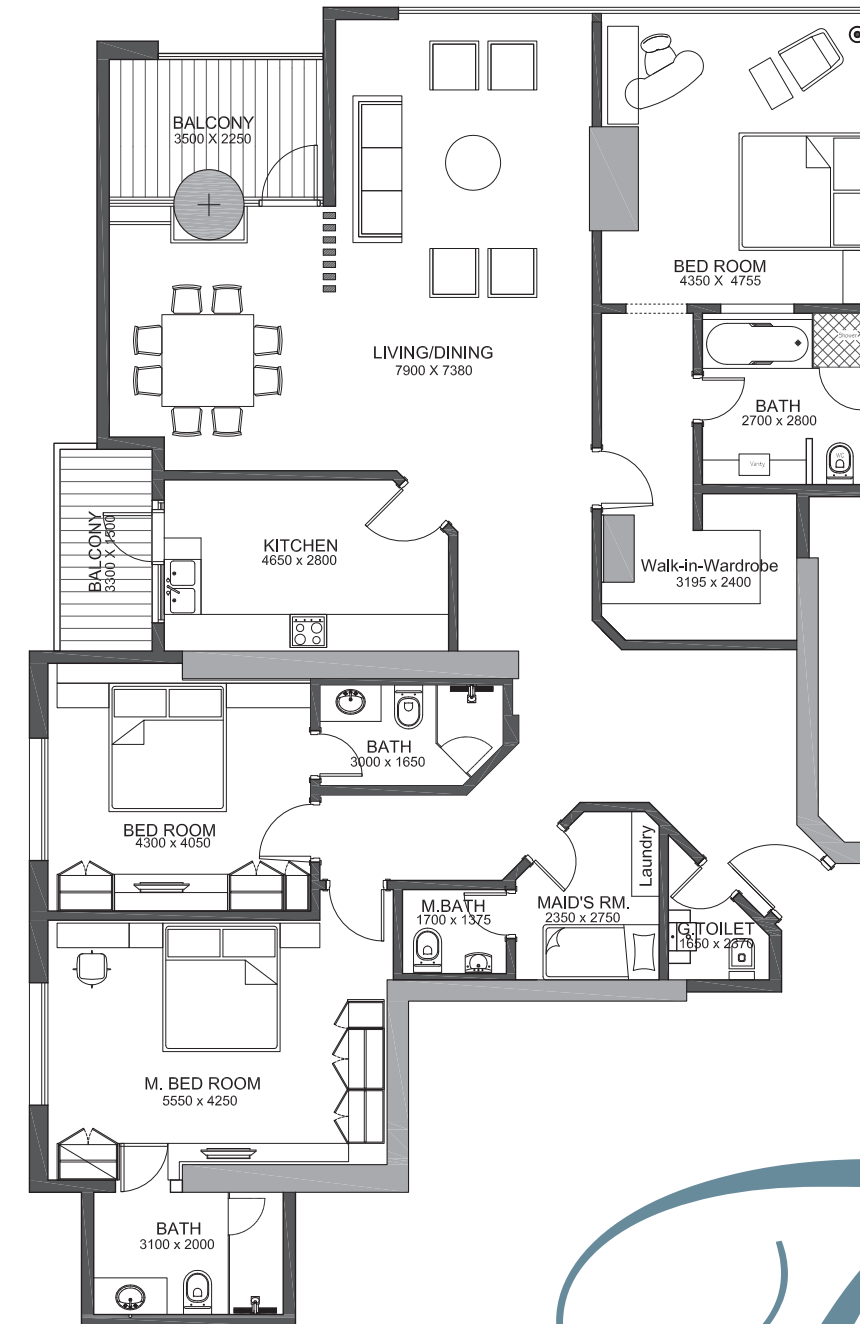

FG

FONTANA GARDENS

Discover the extraordinary

DISCOVER THE
EXTRAORDINARY

Floor plans

FLOOR PLANS

Discover the extraordinary floor plans at Fontana Gardens. In keeping with the exclusive luxury lifestyle that Fontana Gardens offers, there are 24 different floor plans for 1, 2 and 3 bedroom apartments spread across a total of 405. This means that you can be assured of a truly one-of-a-kind home in an utterly unique property.

SWIMMING POOL

MINI GOLF

Gardenia

FLOOR PLANS

A

GARDENIA
2 BEDROOM
124.00M²

SEA VIEW

B

GARDENIA
1 BEDROOM
90.00M²

SEA VIEW

G

GARDENIA

3 BEDROOM
167.00M²

D

GARDENIA

2 BEDROOM
117.00M²

GARDENIA
2 BEDROOM
120.00M²

SEA VIEW

GARDENIA
3 BEDROOM
224.00M²

SEA VIEW

G

GARDENIA
2 BEDROOM
155.00M²

H

GARDENIA
1 BEDROOM
65.00M²