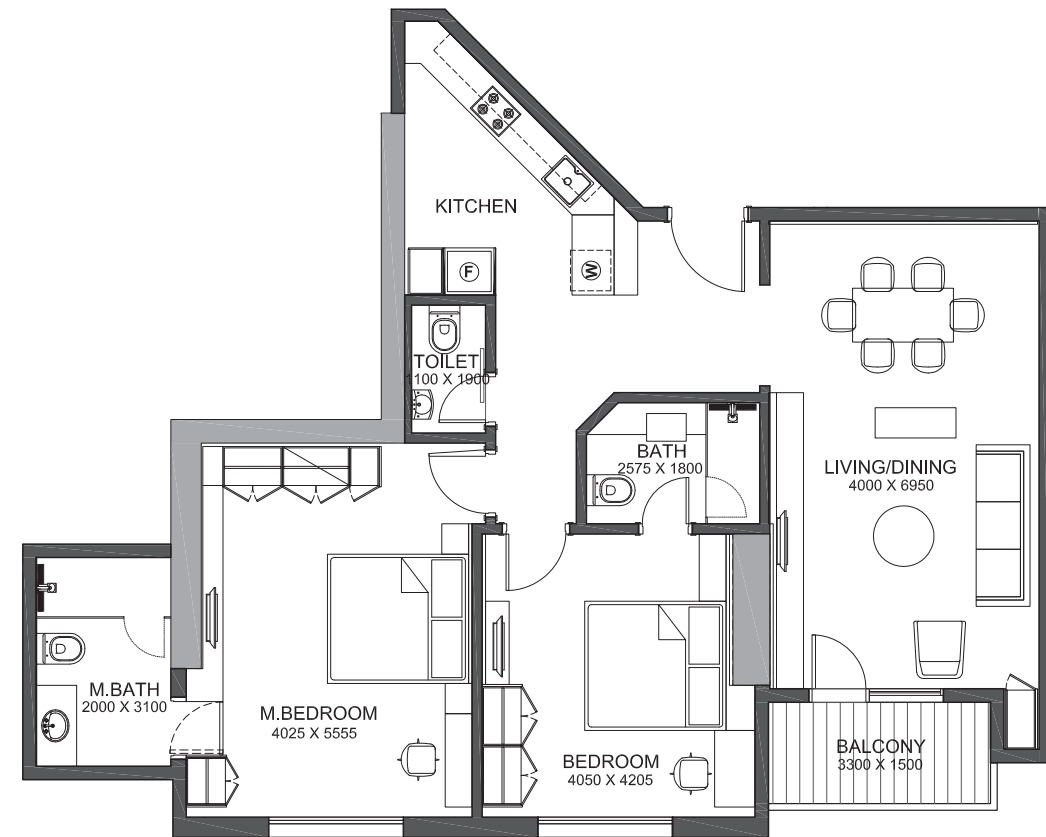

FG

FONTANA GARDENS

Discover the extraordinary

DISCOVER THE
EXTRAORDINARY

Floor plans

FLOOR PLANS

Discover the extraordinary floor plans at Fontana Gardens. In keeping with the exclusive luxury lifestyle that Fontana Gardens offers, there are 24 different floor plans for 1, 2 and 3 bedroom apartments spread across a total of 405. This means that you can be assured of a truly one-of-a-kind home in an utterly unique property.

GARDENIA
1 BEDROOM
90.00M²

SEA VIEW

G

GARDENIA

3 BEDROOM
167.00M²

D

GARDENIA

2 BEDROOM
117.00M²

GARDENIA
2 BEDROOM
120.00M²

SEA VIEW

GARDENIA
3 BEDROOM
224.00M²

SEA VIEW

G

GARDENIA
2 BEDROOM
155.00M²

H

GARDENIA
1 BEDROOM
65.00M²

GARDENIA
3 BEDROOM
212.00M²

Lotus

FLOOR PLANS

A

LOTUS
1 BEDROOM
83.00M²

B

LOTUS
1 BEDROOM
88.00M²

LOTUS
1 BEDROOM
72.00M²