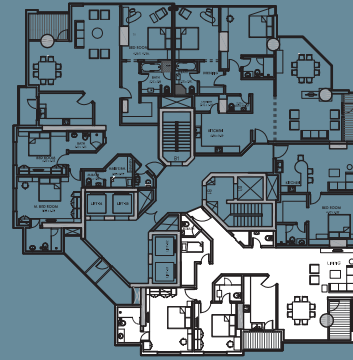

G

GARDENIA
3 BEDROOM
224.00M²