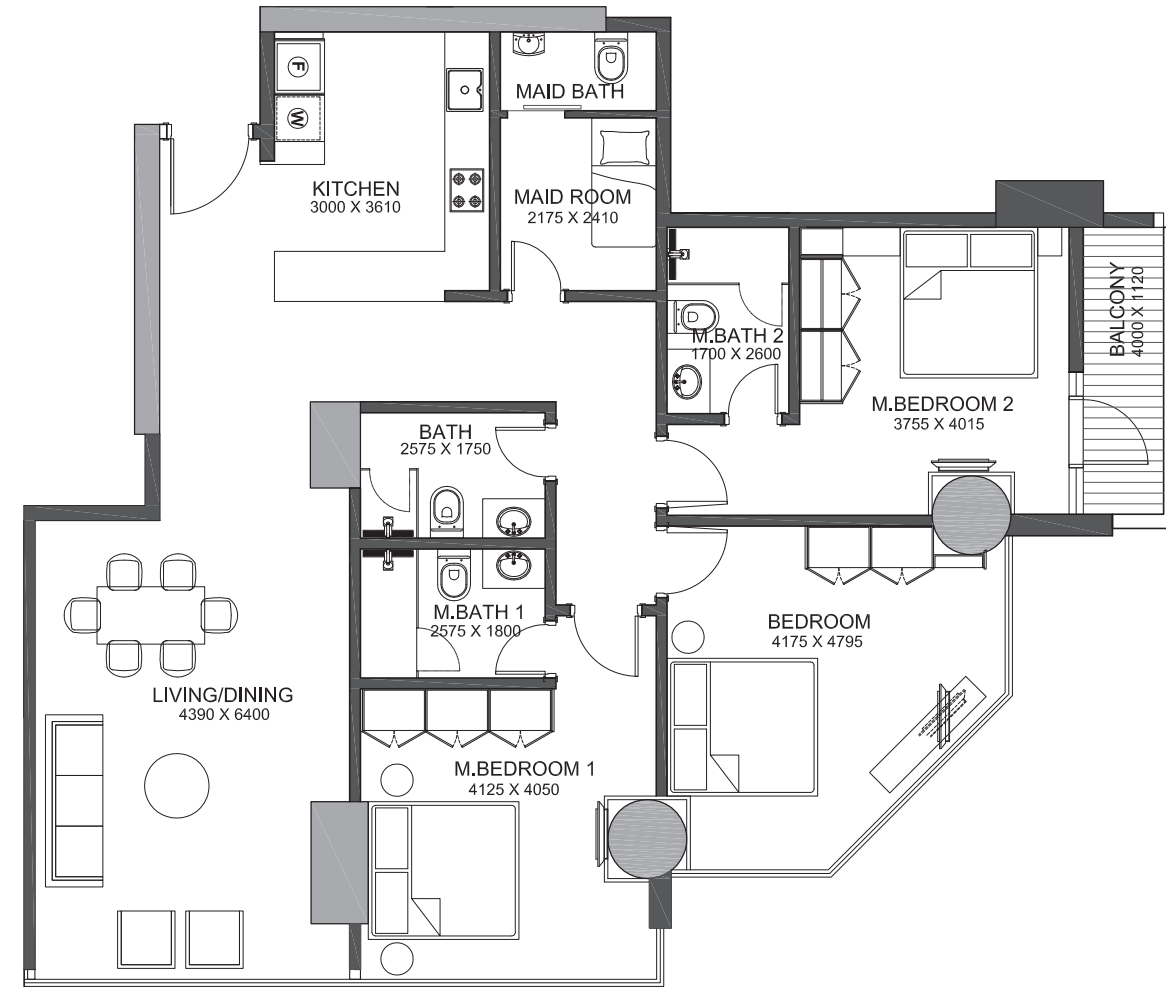

GARDENIA
3 BEDROOM
212.00M²

Lotus

FLOOR PLANS

A

LOTUS
1 BEDROOM
83.00M²

B

LOTUS
1 BEDROOM
88.00M²

LOTUS
1 BEDROOM
72.00M²

LOTUS
2 BEDROOM
120.00M²

LOTUS
1 BEDROOM
67.00M²

F

LOTUS
1 BEDROOM
88.00M²

G

LOTUS
1 BEDROOM
83.00M²

H

LOTUS
2 BEDROOM
124.00M²

LOTUS
1 BEDROOM
87.00M²

LOTUS
3 BEDROOM
158.00M²

K

LOTUS
2 BEDROOM
117.00M²

L

LOTUS
2 BEDROOM
119.00M²

TO ARRANGE A PRIVATE VIEWING OF THE VIGNETTE OF THE SHOW APARTMENT,
OR FOR MORE INFORMATION, PLEASE CONTACT US AT: