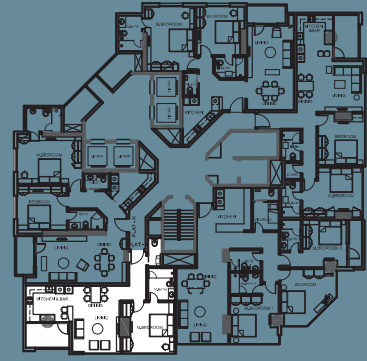

FG

FONTANA GARDENS

Discover the extraordinary

DISCOVER THE
EXTRAORDINARY

Floor plans

FLOOR PLANS

Discover the extraordinary floor plans at Fontana Gardens. In keeping with the exclusive luxury lifestyle that Fontana Gardens offers, there are 24 different floor plans for 1, 2 and 3 bedroom apartments spread across a total of 405. This means that you can be assured of a truly one-of-a-kind home in an utterly unique property.

GARDENIA
3 BEDROOM
212.00M²

Lotus

FLOOR PLANS

A

LOTUS
1 BEDROOM
83.00M²

B

LOTUS
1 BEDROOM
88.00M²

LOTUS
1 BEDROOM
72.00M²

LOTUS
2 BEDROOM
120.00M²

LOTUS
1 BEDROOM
67.00M²

F

LOTUS
1 BEDROOM
88.00M²

G

LOTUS
1 BEDROOM
83.00M²

H

LOTUS
2 BEDROOM
124.00M²

LOTUS
1 BEDROOM
87.00M²

LOTUS
3 BEDROOM
158.00M²

K

LOTUS
2 BEDROOM
117.00M²

L

LOTUS
2 BEDROOM
119.00M²

TO ARRANGE A PRIVATE VIEWING OF THE VIGNETTE OF THE SHOW APARTMENT,
OR FOR MORE INFORMATION, PLEASE CONTACT US AT: