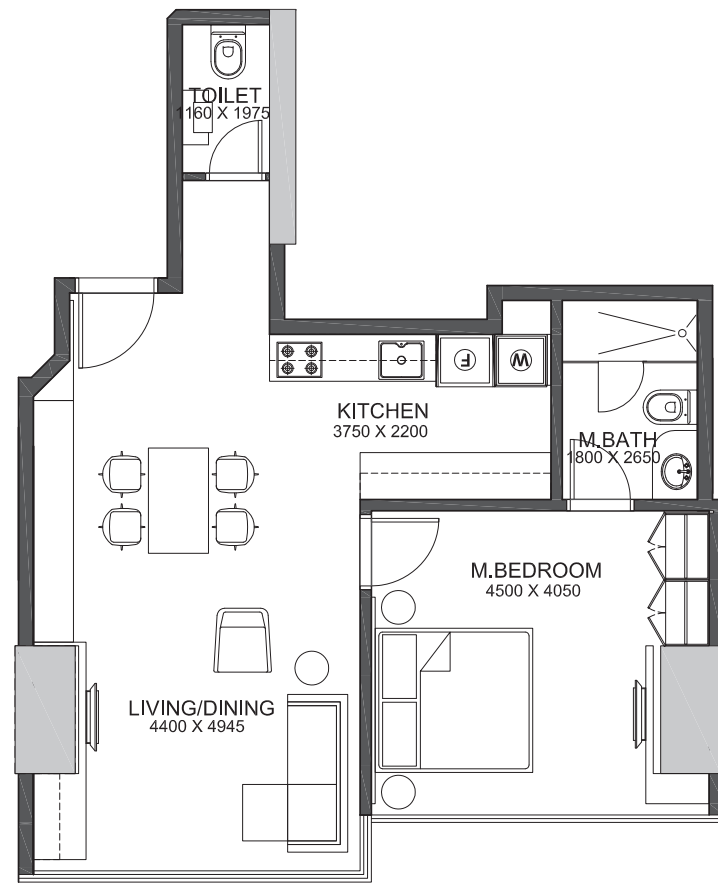

G

GARDENIA
2 BEDROOM
179.00M²

G

GARDENIA
3 BEDROOM
224.00M²

SEA VIEW

R

GARDENIA
3 BEDROOM
201.00M²

L

GARDENIA
3 BEDROOM
212.00M²

Lotus

FLOOR PLANS

A

LOTUS
1 BEDROOM
83.00M²

B

LOTUS
1 BEDROOM
88.00M²

LOTUS
1 BEDROOM
72.00M²

LOTUS
2 BEDROOM
120.00M²

LOTUS
1 BEDROOM
67.00M²

F

LOTUS
1 BEDROOM
88.00M²

G

LOTUS
1 BEDROOM
83.00M²

H

LOTUS
2 BEDROOM
124.00M²

LOTUS
1 BEDROOM
87.00M²

LOTUS
3 BEDROOM
158.00M²

K

LOTUS
2 BEDROOM
117.00M²

L

LOTUS
2 BEDROOM
119.00M²

TO ARRANGE A PRIVATE VIEWING OF THE VIGNETTE OF THE SHOW APARTMENT,
OR FOR MORE INFORMATION, PLEASE CONTACT US AT: