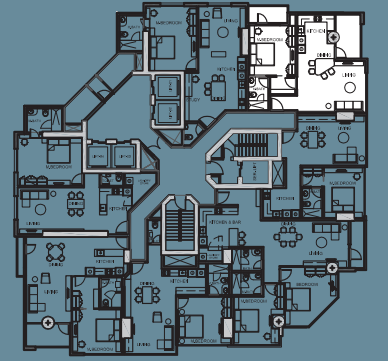

FG

FONTANA GARDENS

Discover the extraordinary

DISCOVER THE
EXTRAORDINARY

Floor plans

FLOOR PLANS

Discover the extraordinary floor plans at Fontana Gardens. In keeping with the exclusive luxury lifestyle that Fontana Gardens offers, there are 24 different floor plans for 1, 2 and 3 bedroom apartments spread across a total of 405. This means that you can be assured of a truly one-of-a-kind home in an utterly unique property.

GARDENIA
3 BEDROOM
212.00M²

Lotus

FLOOR PLANS

A

LOTUS
1 BEDROOM
83.00M²

B

LOTUS
1 BEDROOM
88.00M²

LOTUS
1 BEDROOM
72.00M²

LOTUS
2 BEDROOM
120.00M²

LOTUS
1 BEDROOM
67.00M²

F

LOTUS
1 BEDROOM
88.00M²

G

LOTUS
1 BEDROOM
83.00M²

H

LOTUS
2 BEDROOM
124.00M²

LOTUS
1 BEDROOM
87.00M²

LOTUS
3 BEDROOM
158.00M²

K

LOTUS
2 BEDROOM
117.00M²

L

LOTUS
2 BEDROOM
119.00M²

TO ARRANGE A PRIVATE VIEWING OF THE VIGNETTE OF THE SHOW APARTMENT,
OR FOR MORE INFORMATION, PLEASE CONTACT US AT: