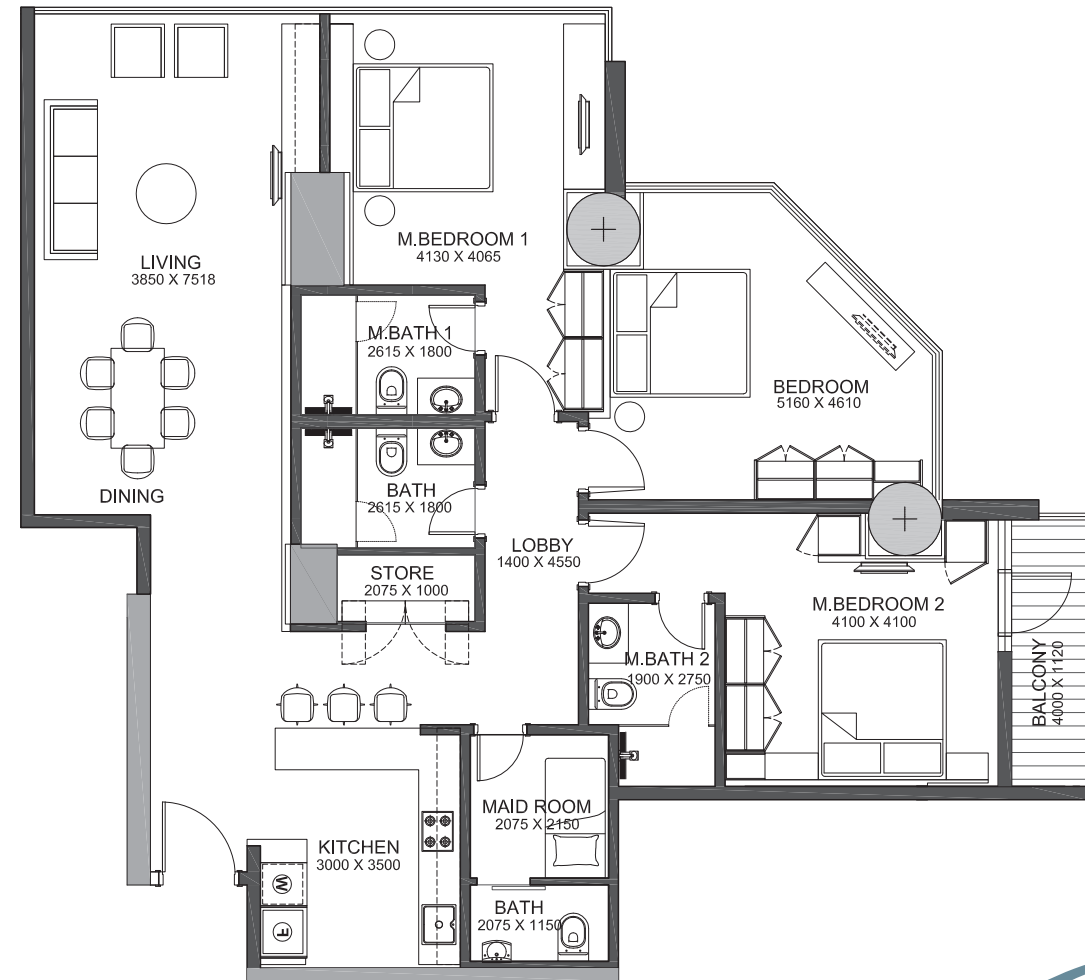

FG

FONTANA GARDENS

Discover the extraordinary

DISCOVER THE
EXTRAORDINARY

Floor plans

FLOOR PLANS

Discover the extraordinary floor plans at Fontana Gardens. In keeping with the exclusive luxury lifestyle that Fontana Gardens offers, there are 24 different floor plans for 1, 2 and 3 bedroom apartments spread across a total of 405. This means that you can be assured of a truly one-of-a-kind home in an utterly unique property.

SWIMMING POOL

MINI GOLF

Gardenia

FLOOR PLANS

A

GARDENIA
2 BEDROOM
124.00M²

SEA VIEW

B

GARDENIA
1 BEDROOM
90.00M²

SEA VIEW

G

GARDENIA

3 BEDROOM
167.00M²

D

GARDENIA

2 BEDROOM
117.00M²

GARDENIA
2 BEDROOM
120.00M²

SEA VIEW

GARDENIA
3 BEDROOM
224.00M²

SEA VIEW

G

GARDENIA
2 BEDROOM
155.00M²

H

GARDENIA
1 BEDROOM
65.00M²