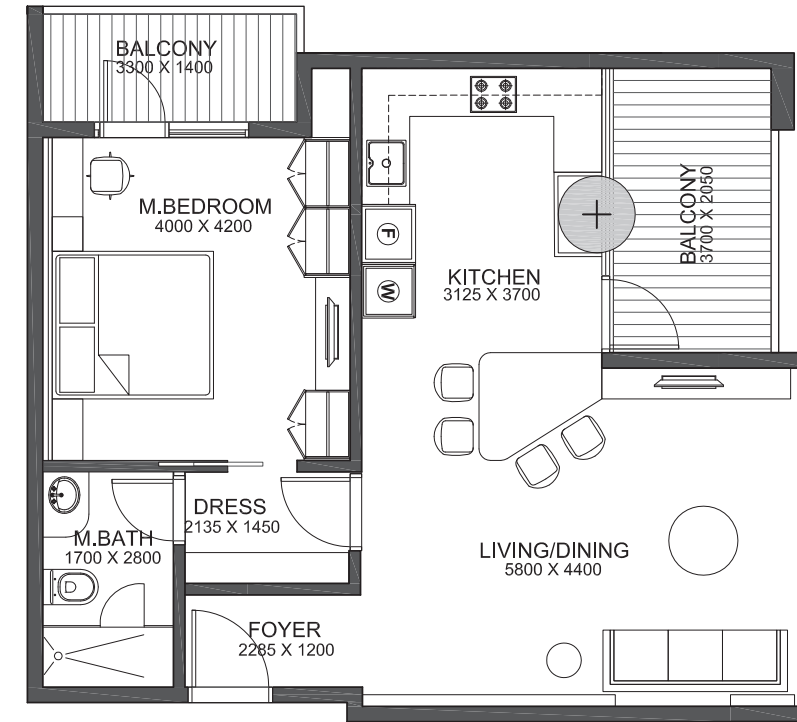

G

GARDENIA
2 BEDROOM
179.00M²

G

GARDENIA
3 BEDROOM
224.00M²

SEA VIEW

R

GARDENIA
3 BEDROOM
201.00M²

L

GARDENIA
3 BEDROOM
212.00M²

Lotus

FLOOR PLANS

A

LOTUS
1 BEDROOM
83.00M²

B

LOTUS
1 BEDROOM
88.00M²

LOTUS
1 BEDROOM
72.00M²

LOTUS
2 BEDROOM
120.00M²

LOTUS
1 BEDROOM
67.00M²

F

LOTUS
1 BEDROOM
88.00M²

G

LOTUS
1 BEDROOM
83.00M²

H

LOTUS
2 BEDROOM
124.00M²

LOTUS
1 BEDROOM
87.00M²

LOTUS
3 BEDROOM
158.00M²

K

LOTUS
2 BEDROOM
117.00M²

L

LOTUS
2 BEDROOM
119.00M²

TO ARRANGE A PRIVATE VIEWING OF THE VIGNETTE OF THE SHOW APARTMENT,
OR FOR MORE INFORMATION, PLEASE CONTACT US AT: