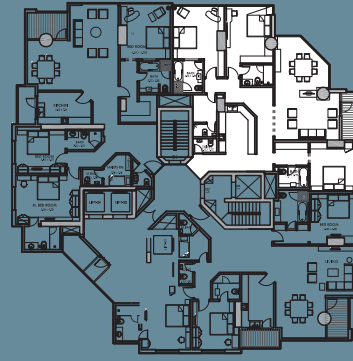

FG

FONTANA GARDENS

Discover the extraordinary

DISCOVER THE
EXTRAORDINARY

Floor plans

FLOOR PLANS

Discover the extraordinary floor plans at Fontana Gardens. In keeping with the exclusive luxury lifestyle that Fontana Gardens offers, there are 24 different floor plans for 1, 2 and 3 bedroom apartments spread across a total of 405. This means that you can be assured of a truly one-of-a-kind home in an utterly unique property.

G

GARDENIA
2 BEDROOM
179.00M²

G

GARDENIA
3 BEDROOM
224.00M²

SEA VIEW

R

GARDENIA
3 BEDROOM
201.00M²

L

GARDENIA
3 BEDROOM
212.00M²

Lotus

FLOOR PLANS

A

LOTUS
1 BEDROOM
83.00M²

B

LOTUS
1 BEDROOM
88.00M²

LOTUS
1 BEDROOM
72.00M²