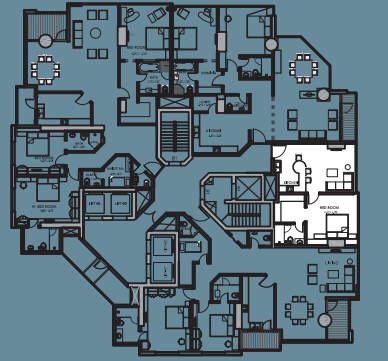

FG

FONTANA GARDENS

Discover the extraordinary

DISCOVER THE
EXTRAORDINARY

Floor plans

FLOOR PLANS

Discover the extraordinary floor plans at Fontana Gardens. In keeping with the exclusive luxury lifestyle that Fontana Gardens offers, there are 24 different floor plans for 1, 2 and 3 bedroom apartments spread across a total of 405. This means that you can be assured of a truly one-of-a-kind home in an utterly unique property.

GARDENIA
2 BEDROOM
120.00M²

SEA VIEW

GARDENIA
3 BEDROOM
224.00M²

SEA VIEW

G

GARDENIA
2 BEDROOM
155.00M²

H

GARDENIA
1 BEDROOM
65.00M²

G

GARDENIA
2 BEDROOM
179.00M²

G

GARDENIA
3 BEDROOM
224.00M²

SEA VIEW

R

GARDENIA
3 BEDROOM
201.00M²

L

GARDENIA
3 BEDROOM
212.00M²

Lotus

FLOOR PLANS

A

LOTUS
1 BEDROOM
83.00M²

B

LOTUS
1 BEDROOM
88.00M²

LOTUS
1 BEDROOM
72.00M²