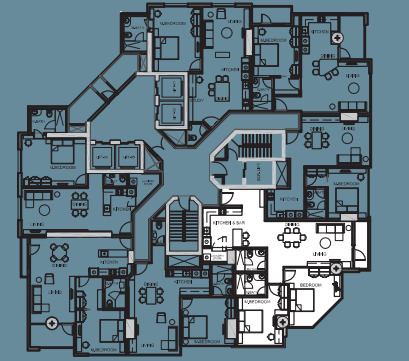

FG

FONTANA GARDENS

Discover the extraordinary

DISCOVER THE
EXTRAORDINARY

Floor plans

FLOOR PLANS

Discover the extraordinary floor plans at Fontana Gardens. In keeping with the exclusive luxury lifestyle that Fontana Gardens offers, there are 24 different floor plans for 1, 2 and 3 bedroom apartments spread across a total of 405. This means that you can be assured of a truly one-of-a-kind home in an utterly unique property.

GARDENIA
3 BEDROOM
212.00M²

Lotus

FLOOR PLANS

A

LOTUS
1 BEDROOM
83.00M²

B

LOTUS
1 BEDROOM
88.00M²

LOTUS
1 BEDROOM
72.00M²

LOTUS
2 BEDROOM
120.00M²

LOTUS
1 BEDROOM
67.00M²

F

LOTUS
1 BEDROOM
88.00M²

G

LOTUS
1 BEDROOM
83.00M²

H

LOTUS
2 BEDROOM
124.00M²

LOTUS
1 BEDROOM
87.00M²

LOTUS
3 BEDROOM
158.00M²

K

LOTUS
2 BEDROOM
117.00M²

L

LOTUS
2 BEDROOM
119.00M²

TO ARRANGE A PRIVATE VIEWING OF THE VIGNETTE OF THE SHOW APARTMENT,
OR FOR MORE INFORMATION, PLEASE CONTACT US AT: