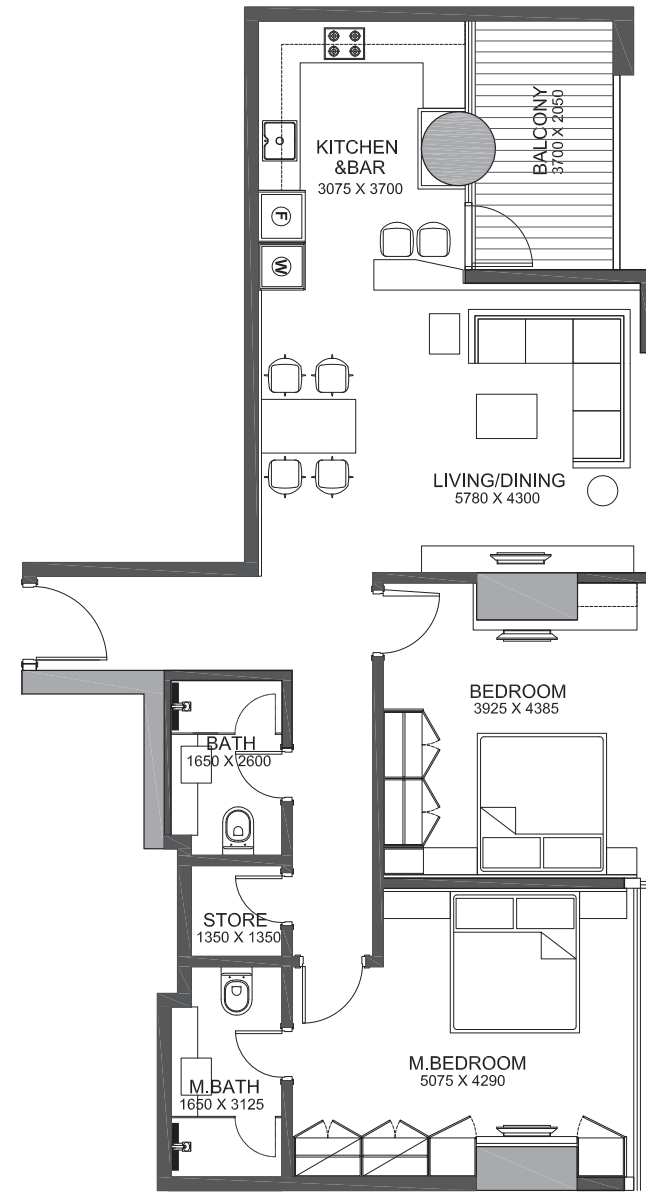

GARDENIA
3 BEDROOM
212.00M²

Lotus

FLOOR PLANS

A

LOTUS
1 BEDROOM
83.00M²

B

LOTUS
1 BEDROOM
88.00M²

LOTUS
1 BEDROOM
72.00M²

LOTUS
2 BEDROOM
120.00M²

LOTUS
1 BEDROOM
67.00M²

F

LOTUS
1 BEDROOM
88.00M²

G

LOTUS
1 BEDROOM
83.00M²

H

LOTUS
2 BEDROOM
124.00M²

LOTUS
1 BEDROOM
87.00M²

LOTUS
3 BEDROOM
158.00M²

K

LOTUS
2 BEDROOM
117.00M²

L

LOTUS
2 BEDROOM
119.00M²

TO ARRANGE A PRIVATE VIEWING OF THE VIGNETTE OF THE SHOW APARTMENT,
OR FOR MORE INFORMATION, PLEASE CONTACT US AT: