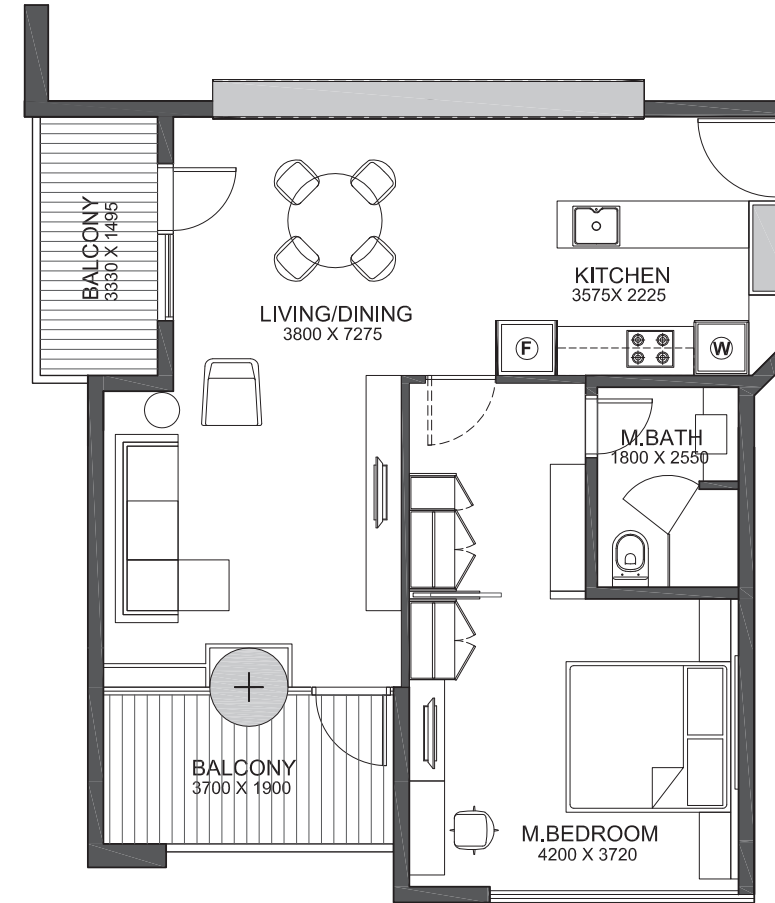

G

GARDENIA
2 BEDROOM
179.00M²

G

GARDENIA
3 BEDROOM
224.00M²

SEA VIEW

R

GARDENIA
3 BEDROOM
201.00M²

L

GARDENIA
3 BEDROOM
212.00M²

Lotus

FLOOR PLANS

A

LOTUS
1 BEDROOM
83.00M²

B

LOTUS
1 BEDROOM
88.00M²

LOTUS
1 BEDROOM
72.00M²

LOTUS
2 BEDROOM
120.00M²

LOTUS
1 BEDROOM
67.00M²

F

LOTUS
1 BEDROOM
88.00M²

G

LOTUS
1 BEDROOM
83.00M²

H

LOTUS
2 BEDROOM
124.00M²

LOTUS
1 BEDROOM
87.00M²

LOTUS
3 BEDROOM
158.00M²

K

LOTUS
2 BEDROOM
117.00M²

L

LOTUS
2 BEDROOM
119.00M²

TO ARRANGE A PRIVATE VIEWING OF THE VIGNETTE OF THE SHOW APARTMENT,
OR FOR MORE INFORMATION, PLEASE CONTACT US AT: