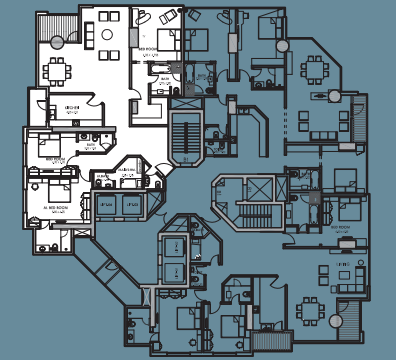

FG

FONTANA GARDENS

Discover the extraordinary

DISCOVER THE
EXTRAORDINARY

Floor plans

FLOOR PLANS

Discover the extraordinary floor plans at Fontana Gardens. In keeping with the exclusive luxury lifestyle that Fontana Gardens offers, there are 24 different floor plans for 1, 2 and 3 bedroom apartments spread across a total of 405. This means that you can be assured of a truly one-of-a-kind home in an utterly unique property.

GARDENIA
2 BEDROOM
120.00M²

SEA VIEW

GARDENIA
3 BEDROOM
224.00M²

SEA VIEW

G

GARDENIA
2 BEDROOM
155.00M²

H

GARDENIA
1 BEDROOM
65.00M²

G

GARDENIA
2 BEDROOM
179.00M²

G

GARDENIA
3 BEDROOM
224.00M²

SEA VIEW

R

GARDENIA
3 BEDROOM
201.00M²

L

GARDENIA
3 BEDROOM
212.00M²

Lotus

FLOOR PLANS

A

LOTUS
1 BEDROOM
83.00M²

B

LOTUS
1 BEDROOM
88.00M²

LOTUS
1 BEDROOM
72.00M²