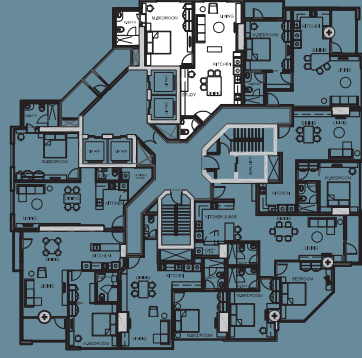

FG

FONTANA GARDENS

Discover the extraordinary

DISCOVER THE
EXTRAORDINARY

Floor plans

FLOOR PLANS

Discover the extraordinary floor plans at Fontana Gardens. In keeping with the exclusive luxury lifestyle that Fontana Gardens offers, there are 24 different floor plans for 1, 2 and 3 bedroom apartments spread across a total of 405. This means that you can be assured of a truly one-of-a-kind home in an utterly unique property.

GARDENIA
3 BEDROOM
212.00M²

Lotus

FLOOR PLANS

A

LOTUS
1 BEDROOM
83.00M²

B

LOTUS
1 BEDROOM
88.00M²

LOTUS
1 BEDROOM
72.00M²

LOTUS
2 BEDROOM
120.00M²

LOTUS
1 BEDROOM
67.00M²

F

LOTUS
1 BEDROOM
88.00M²

G

LOTUS
1 BEDROOM
83.00M²

H

LOTUS
2 BEDROOM
124.00M²

LOTUS
1 BEDROOM
87.00M²

LOTUS
3 BEDROOM
158.00M²

K

LOTUS
2 BEDROOM
117.00M²

L

LOTUS
2 BEDROOM
119.00M²

TO ARRANGE A PRIVATE VIEWING OF THE VIGNETTE OF THE SHOW APARTMENT,
OR FOR MORE INFORMATION, PLEASE CONTACT US AT: