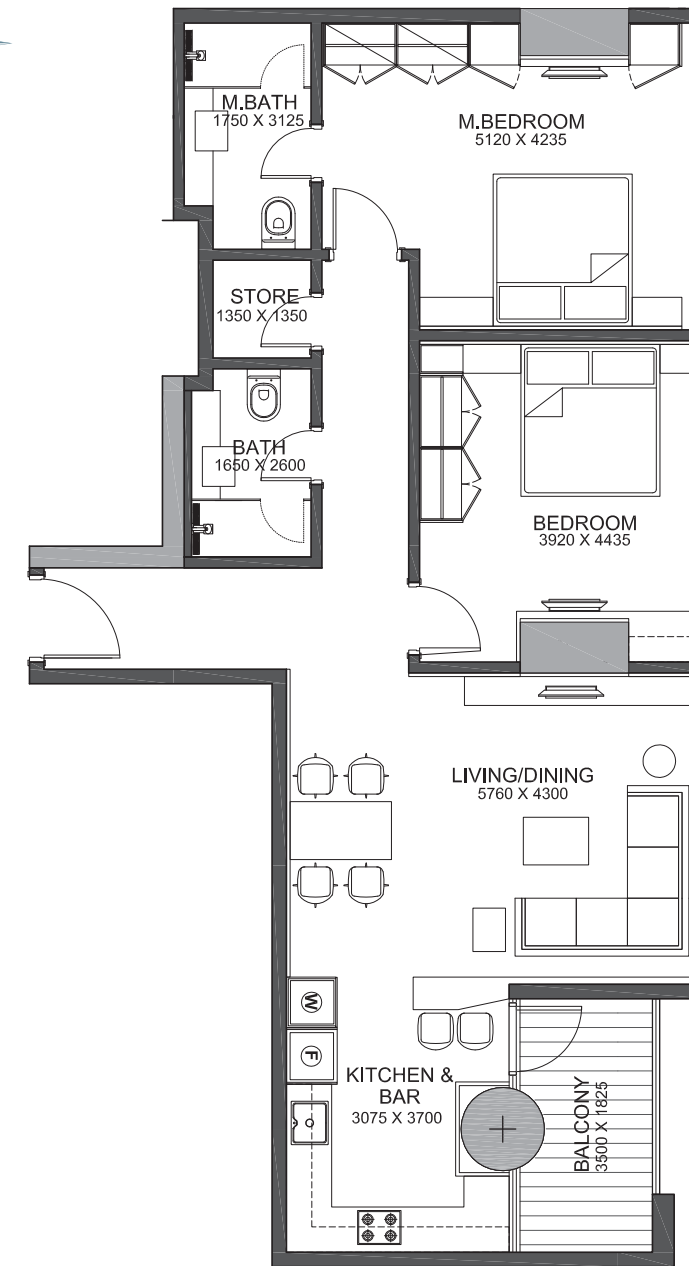

SWIMMING POOL

MINI GOLF

Gardenia

FLOOR PLANS

A

GARDENIA
2 BEDROOM
124.00M²

SEA VIEW

B

GARDENIA
1 BEDROOM
90.00M²

SEA VIEW

G

GARDENIA

3 BEDROOM
167.00M²

D

GARDENIA

2 BEDROOM
117.00M²

GARDENIA
2 BEDROOM
120.00M²

SEA VIEW

GARDENIA
3 BEDROOM
224.00M²

SEA VIEW

G

GARDENIA
2 BEDROOM
155.00M²

H

GARDENIA
1 BEDROOM
65.00M²

G

GARDENIA
2 BEDROOM
179.00M²

G

GARDENIA
3 BEDROOM
224.00M²

SEA VIEW

R

GARDENIA
3 BEDROOM
201.00M²

L