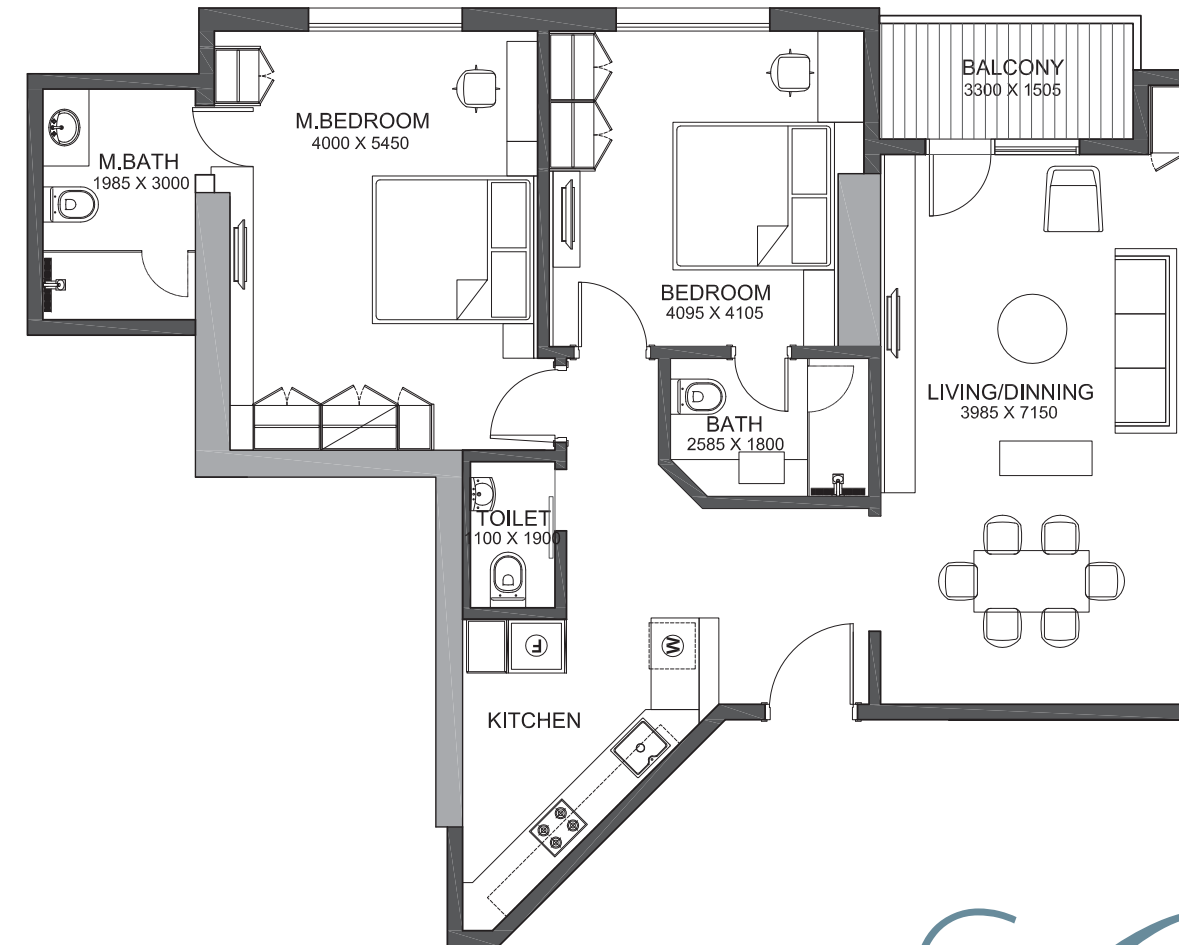

FG

FONTANA GARDENS

Discover the extraordinary

DISCOVER THE
EXTRAORDINARY

Floor plans

FLOOR PLANS

Discover the extraordinary floor plans at Fontana Gardens. In keeping with the exclusive luxury lifestyle that Fontana Gardens offers, there are 24 different floor plans for 1, 2 and 3 bedroom apartments spread across a total of 405. This means that you can be assured of a truly one-of-a-kind home in an utterly unique property.

GARDENIA
3 BEDROOM
212.00M²

Lotus

FLOOR PLANS

A

LOTUS
1 BEDROOM
83.00M²

B

LOTUS
1 BEDROOM
88.00M²

LOTUS
1 BEDROOM
72.00M²

LOTUS
2 BEDROOM
120.00M²

LOTUS
1 BEDROOM
67.00M²

F

LOTUS
1 BEDROOM
88.00M²

G

LOTUS
1 BEDROOM
83.00M²

H

LOTUS
2 BEDROOM
124.00M²

LOTUS
1 BEDROOM
87.00M²

LOTUS
3 BEDROOM
158.00M²

K

LOTUS
2 BEDROOM
117.00M²

L

LOTUS
2 BEDROOM
119.00M²

TO ARRANGE A PRIVATE VIEWING OF THE VIGNETTE OF THE SHOW APARTMENT,
OR FOR MORE INFORMATION, PLEASE CONTACT US AT: