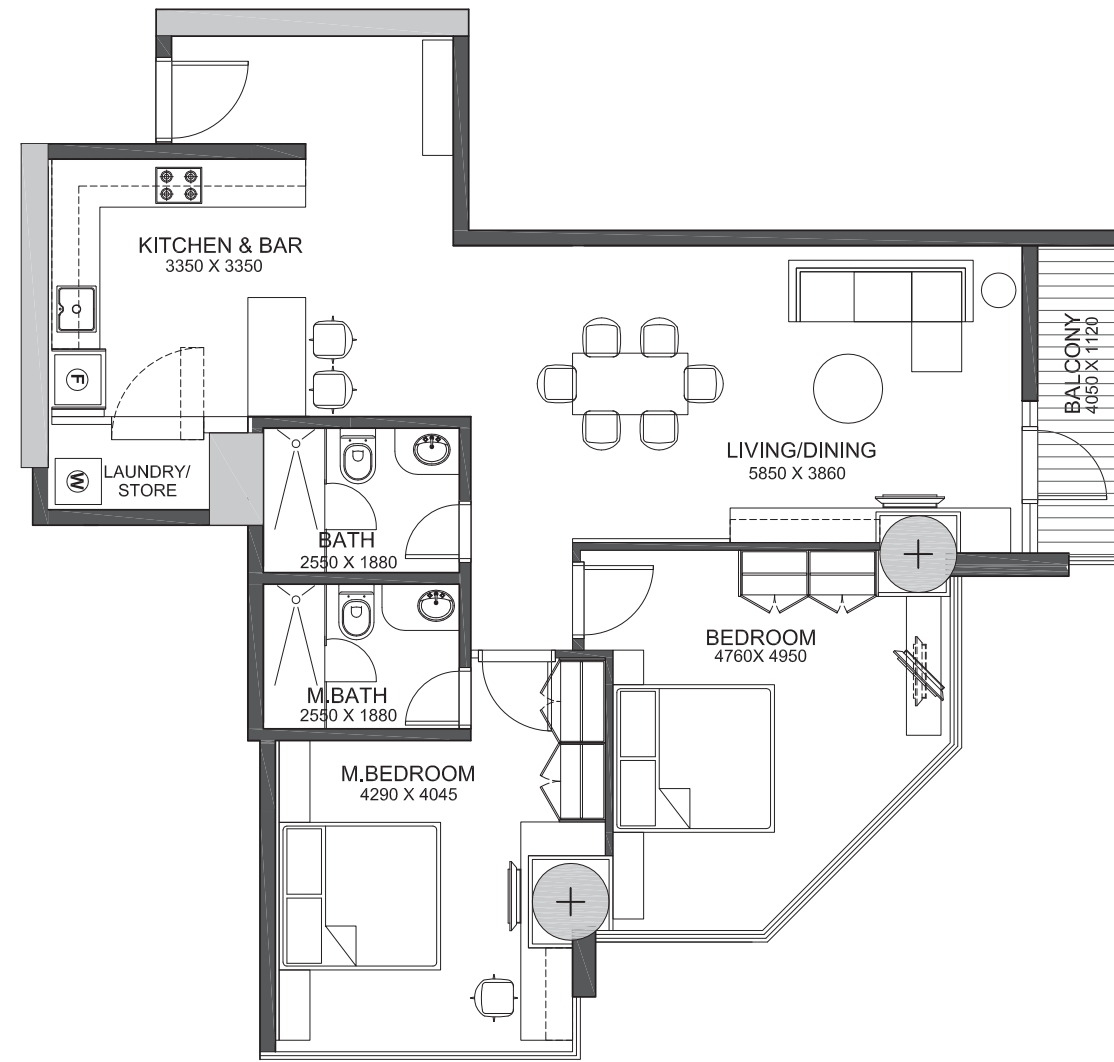

G

GARDENIA
2 BEDROOM
179.00M²

G

GARDENIA
3 BEDROOM
224.00M²

SEA VIEW

R

GARDENIA
3 BEDROOM
201.00M²

L

GARDENIA
3 BEDROOM
212.00M²

Lotus

FLOOR PLANS

A

LOTUS
1 BEDROOM
83.00M²

B

LOTUS
1 BEDROOM
88.00M²

LOTUS
1 BEDROOM
72.00M²

LOTUS
2 BEDROOM
120.00M²

LOTUS
1 BEDROOM
67.00M²

F

LOTUS
1 BEDROOM
88.00M²

G

LOTUS
1 BEDROOM
83.00M²

H

LOTUS
2 BEDROOM
124.00M²

LOTUS
1 BEDROOM
87.00M²

LOTUS
3 BEDROOM
158.00M²

K

LOTUS
2 BEDROOM
117.00M²

L

LOTUS
2 BEDROOM
119.00M²

TO ARRANGE A PRIVATE VIEWING OF THE VIGNETTE OF THE SHOW APARTMENT,
OR FOR MORE INFORMATION, PLEASE CONTACT US AT: