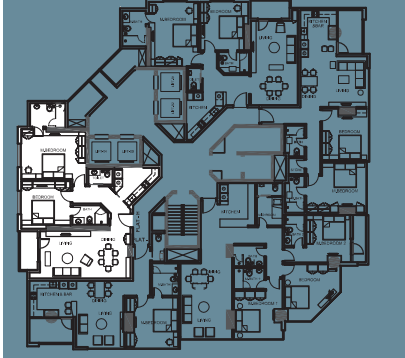

FG

FONTANA GARDENS

Discover the extraordinary

DISCOVER THE
EXTRAORDINARY

Floor plans

FLOOR PLANS

Discover the extraordinary floor plans at Fontana Gardens. In keeping with the exclusive luxury lifestyle that Fontana Gardens offers, there are 24 different floor plans for 1, 2 and 3 bedroom apartments spread across a total of 405. This means that you can be assured of a truly one-of-a-kind home in an utterly unique property.

GARDENIA
3 BEDROOM
212.00M²

Lotus

FLOOR PLANS

A

LOTUS
1 BEDROOM
83.00M²

B

LOTUS
1 BEDROOM
88.00M²

LOTUS
1 BEDROOM
72.00M²

LOTUS
2 BEDROOM
120.00M²

LOTUS
1 BEDROOM
67.00M²

F

LOTUS
1 BEDROOM
88.00M²

G

LOTUS
1 BEDROOM
83.00M²

H

LOTUS
2 BEDROOM
124.00M²

LOTUS
1 BEDROOM
87.00M²

LOTUS
3 BEDROOM
158.00M²

K

LOTUS
2 BEDROOM
117.00M²

L

LOTUS
2 BEDROOM
119.00M²

TO ARRANGE A PRIVATE VIEWING OF THE VIGNETTE OF THE SHOW APARTMENT,
OR FOR MORE INFORMATION, PLEASE CONTACT US AT: