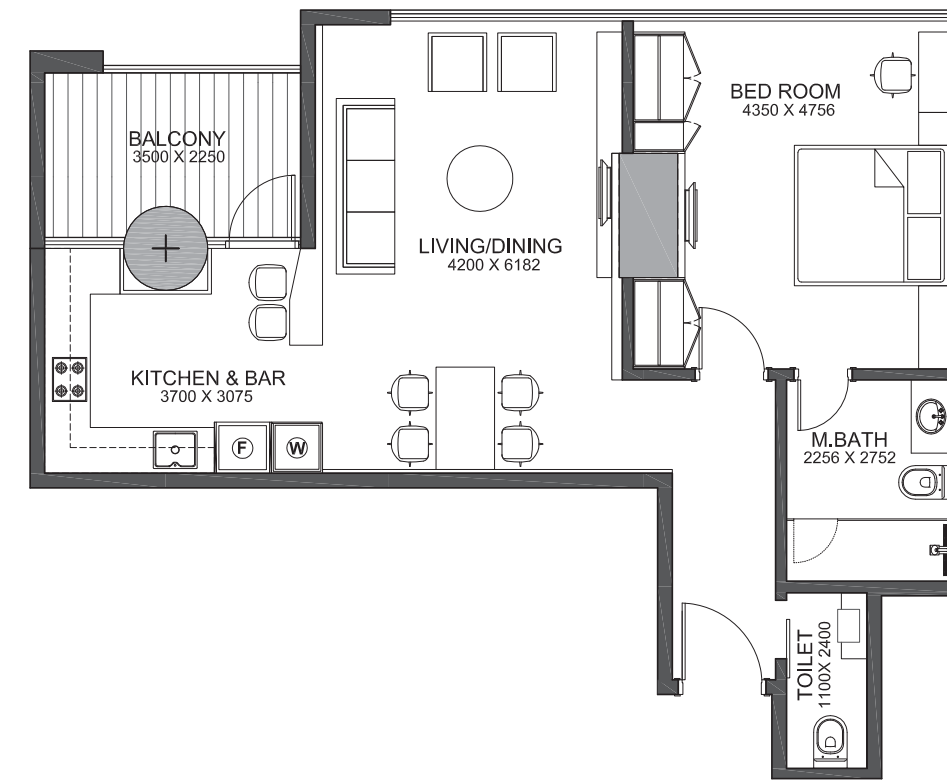

FG

FONTANA GARDENS

Discover the extraordinary

DISCOVER THE
EXTRAORDINARY

Floor plans

FLOOR PLANS

Discover the extraordinary floor plans at Fontana Gardens. In keeping with the exclusive luxury lifestyle that Fontana Gardens offers, there are 24 different floor plans for 1, 2 and 3 bedroom apartments spread across a total of 405. This means that you can be assured of a truly one-of-a-kind home in an utterly unique property.

SWIMMING POOL

MINI GOLF

Gardenia

FLOOR PLANS

A

GARDENIA
2 BEDROOM
124.00M²

SEA VIEW

B

GARDENIA
1 BEDROOM
90.00M²

SEA VIEW

G

GARDENIA

3 BEDROOM
167.00M²

D

GARDENIA

2 BEDROOM
117.00M²

GARDENIA
2 BEDROOM
120.00M²

SEA VIEW

GARDENIA
3 BEDROOM
224.00M²

SEA VIEW

G

GARDENIA
2 BEDROOM
155.00M²

H

GARDENIA
1 BEDROOM
65.00M²