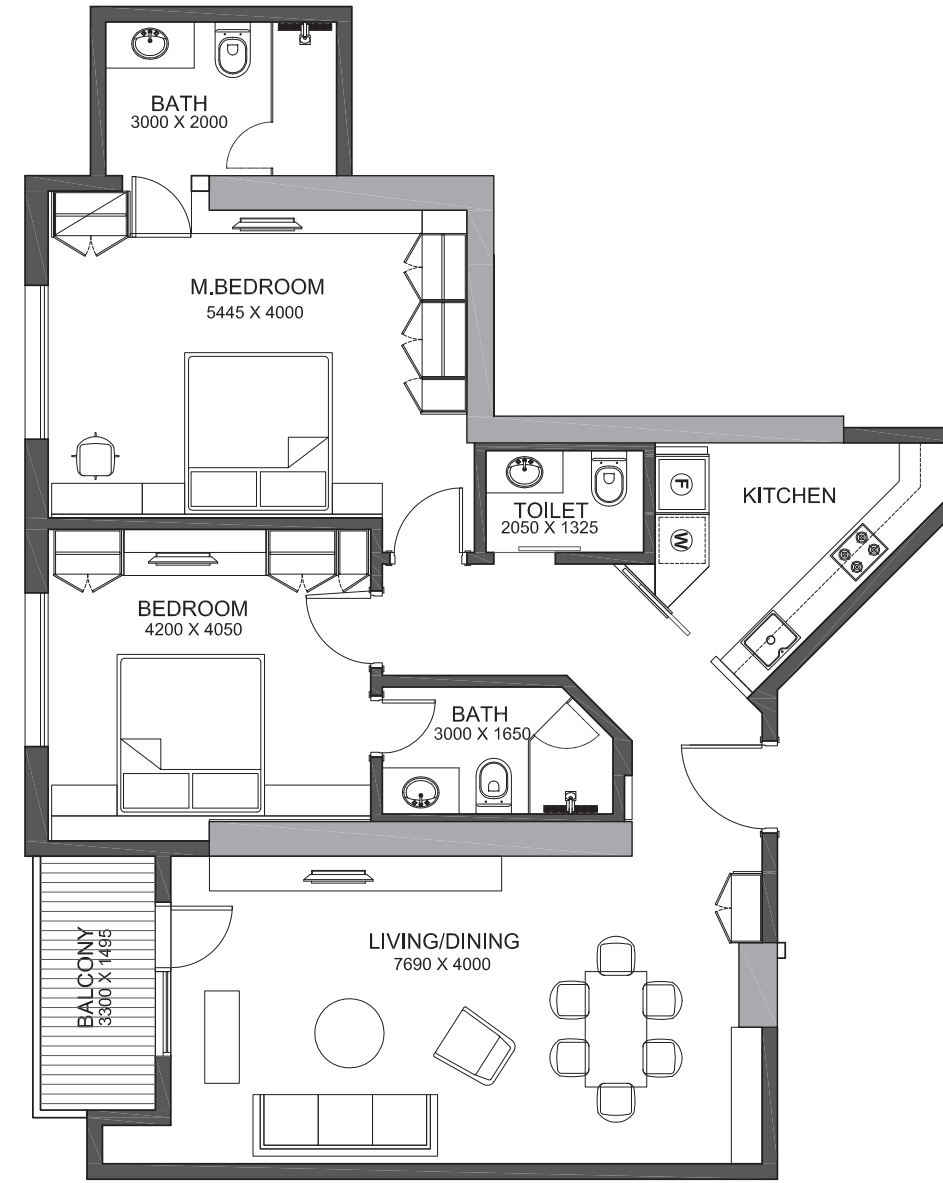

FG

FONTANA GARDENS

Discover the extraordinary

DISCOVER THE
EXTRAORDINARY

Floor plans

FLOOR PLANS

Discover the extraordinary floor plans at Fontana Gardens. In keeping with the exclusive luxury lifestyle that Fontana Gardens offers, there are 24 different floor plans for 1, 2 and 3 bedroom apartments spread across a total of 405. This means that you can be assured of a truly one-of-a-kind home in an utterly unique property.

GARDENIA
3 BEDROOM
212.00M²

Lotus

FLOOR PLANS

A

LOTUS
1 BEDROOM
83.00M²

B

LOTUS
1 BEDROOM
88.00M²

LOTUS
1 BEDROOM
72.00M²

LOTUS
2 BEDROOM
120.00M²

LOTUS
1 BEDROOM
67.00M²

F

LOTUS
1 BEDROOM
88.00M²

G

LOTUS
1 BEDROOM
83.00M²

H

LOTUS
2 BEDROOM
124.00M²

LOTUS
1 BEDROOM
87.00M²

LOTUS
3 BEDROOM
158.00M²

K

LOTUS
2 BEDROOM
117.00M²

L

LOTUS
2 BEDROOM
119.00M²

TO ARRANGE A PRIVATE VIEWING OF THE VIGNETTE OF THE SHOW APARTMENT,
OR FOR MORE INFORMATION, PLEASE CONTACT US AT: