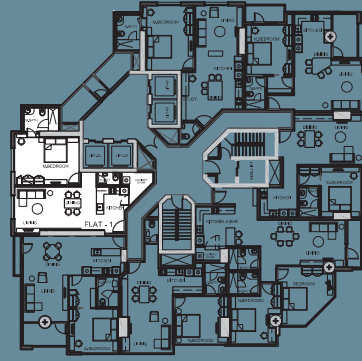

FG

FONTANA GARDENS

Discover the extraordinary

DISCOVER THE
EXTRAORDINARY

Floor plans

FLOOR PLANS

Discover the extraordinary floor plans at Fontana Gardens. In keeping with the exclusive luxury lifestyle that Fontana Gardens offers, there are 24 different floor plans for 1, 2 and 3 bedroom apartments spread across a total of 405. This means that you can be assured of a truly one-of-a-kind home in an utterly unique property.

GARDENIA
3 BEDROOM
212.00M²

Lotus

FLOOR PLANS

A

LOTUS
1 BEDROOM
83.00M²

B

LOTUS
1 BEDROOM
88.00M²

LOTUS
1 BEDROOM
72.00M²

LOTUS
2 BEDROOM
120.00M²

LOTUS
1 BEDROOM
67.00M²

F

LOTUS
1 BEDROOM
88.00M²

G

LOTUS
1 BEDROOM
83.00M²

H

LOTUS
2 BEDROOM
124.00M²

LOTUS
1 BEDROOM
87.00M²

LOTUS
3 BEDROOM
158.00M²

K

LOTUS
2 BEDROOM
117.00M²

L

LOTUS
2 BEDROOM
119.00M²

TO ARRANGE A PRIVATE VIEWING OF THE VIGNETTE OF THE SHOW APARTMENT,
OR FOR MORE INFORMATION, PLEASE CONTACT US AT: