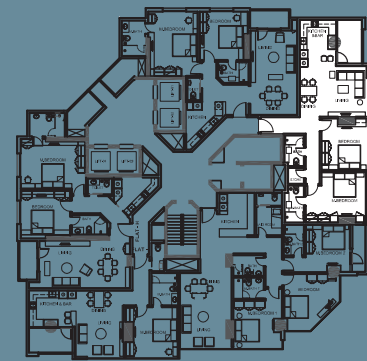

FG

FONTANA GARDENS

Discover the extraordinary

DISCOVER THE
EXTRAORDINARY

Floor plans

FLOOR PLANS

Discover the extraordinary floor plans at Fontana Gardens. In keeping with the exclusive luxury lifestyle that Fontana Gardens offers, there are 24 different floor plans for 1, 2 and 3 bedroom apartments spread across a total of 405. This means that you can be assured of a truly one-of-a-kind home in an utterly unique property.

GARDENIA
3 BEDROOM
212.00M²

Lotus

FLOOR PLANS

A

LOTUS
1 BEDROOM
83.00M²

B

LOTUS
1 BEDROOM
88.00M²

LOTUS
1 BEDROOM
72.00M²

LOTUS
2 BEDROOM
120.00M²

LOTUS
1 BEDROOM
67.00M²

F

LOTUS
1 BEDROOM
88.00M²

G

LOTUS
1 BEDROOM
83.00M²

H

LOTUS
2 BEDROOM
124.00M²

LOTUS
1 BEDROOM
87.00M²

LOTUS
3 BEDROOM
158.00M²

K

LOTUS
2 BEDROOM
117.00M²

L

LOTUS
2 BEDROOM
119.00M²

TO ARRANGE A PRIVATE VIEWING OF THE VIGNETTE OF THE SHOW APARTMENT,
OR FOR MORE INFORMATION, PLEASE CONTACT US AT: