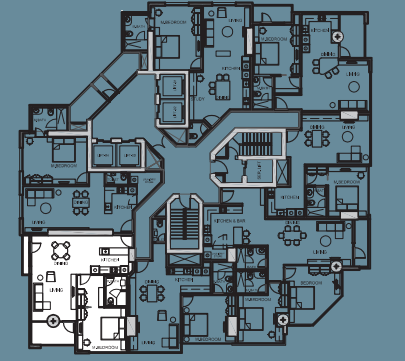

FG

FONTANA GARDENS

Discover the extraordinary

DISCOVER THE
EXTRAORDINARY

Floor plans

FLOOR PLANS

Discover the extraordinary floor plans at Fontana Gardens. In keeping with the exclusive luxury lifestyle that Fontana Gardens offers, there are 24 different floor plans for 1, 2 and 3 bedroom apartments spread across a total of 405. This means that you can be assured of a truly one-of-a-kind home in an utterly unique property.

GARDENIA
3 BEDROOM
212.00M²

Lotus

FLOOR PLANS

A

LOTUS
1 BEDROOM
83.00M²

B

LOTUS
1 BEDROOM
88.00M²

LOTUS
1 BEDROOM
72.00M²

LOTUS
2 BEDROOM
120.00M²

LOTUS
1 BEDROOM
67.00M²

F

LOTUS
1 BEDROOM
88.00M²

G

LOTUS
1 BEDROOM
83.00M²

H

LOTUS
2 BEDROOM
124.00M²

LOTUS
1 BEDROOM
87.00M²

LOTUS
3 BEDROOM
158.00M²

K

LOTUS
2 BEDROOM
117.00M²

L

LOTUS
2 BEDROOM
119.00M²

TO ARRANGE A PRIVATE VIEWING OF THE VIGNETTE OF THE SHOW APARTMENT,
OR FOR MORE INFORMATION, PLEASE CONTACT US AT: