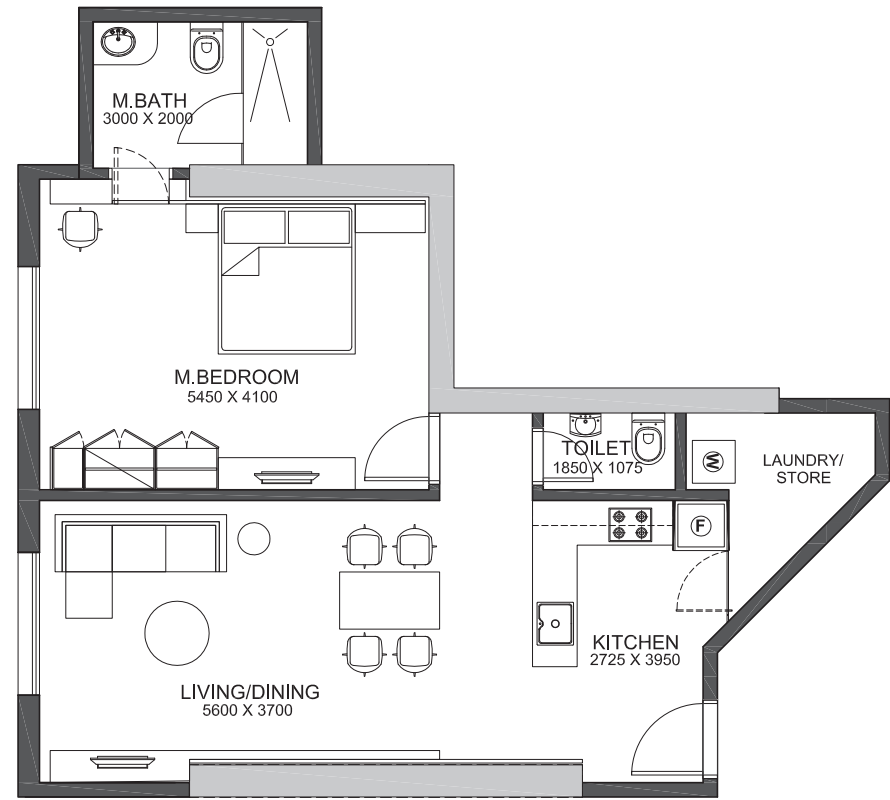

G

GARDENIA
2 BEDROOM
179.00M²

G

GARDENIA
3 BEDROOM
224.00M²

SEA VIEW

R

GARDENIA
3 BEDROOM
201.00M²

L

GARDENIA
3 BEDROOM
212.00M²

Lotus

FLOOR PLANS

A

LOTUS
1 BEDROOM
83.00M²

B

LOTUS
1 BEDROOM
88.00M²

LOTUS
1 BEDROOM
72.00M²

LOTUS
2 BEDROOM
120.00M²

LOTUS
1 BEDROOM
67.00M²

F

LOTUS
1 BEDROOM
88.00M²

G

LOTUS
1 BEDROOM
83.00M²

H

LOTUS
2 BEDROOM
124.00M²

LOTUS
1 BEDROOM
87.00M²

LOTUS
3 BEDROOM
158.00M²

K

LOTUS
2 BEDROOM
117.00M²

L

LOTUS
2 BEDROOM
119.00M²

TO ARRANGE A PRIVATE VIEWING OF THE VIGNETTE OF THE SHOW APARTMENT,
OR FOR MORE INFORMATION, PLEASE CONTACT US AT: