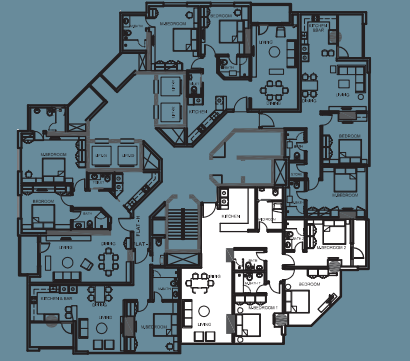

FG

FONTANA GARDENS

Discover the extraordinary

DISCOVER THE
EXTRAORDINARY

Floor plans

FLOOR PLANS

Discover the extraordinary floor plans at Fontana Gardens. In keeping with the exclusive luxury lifestyle that Fontana Gardens offers, there are 24 different floor plans for 1, 2 and 3 bedroom apartments spread across a total of 405. This means that you can be assured of a truly one-of-a-kind home in an utterly unique property.

GARDENIA
3 BEDROOM
212.00M²

Lotus

FLOOR PLANS

A

LOTUS
1 BEDROOM
83.00M²

B

LOTUS
1 BEDROOM
88.00M²

LOTUS
1 BEDROOM
72.00M²

LOTUS
2 BEDROOM
120.00M²

LOTUS
1 BEDROOM
67.00M²

F

LOTUS
1 BEDROOM
88.00M²

G

LOTUS
1 BEDROOM
83.00M²

H

LOTUS
2 BEDROOM
124.00M²

LOTUS
1 BEDROOM
87.00M²

LOTUS
3 BEDROOM
158.00M²

K

LOTUS
2 BEDROOM
117.00M²

L

LOTUS
2 BEDROOM
119.00M²

TO ARRANGE A PRIVATE VIEWING OF THE VIGNETTE OF THE SHOW APARTMENT,
OR FOR MORE INFORMATION, PLEASE CONTACT US AT: