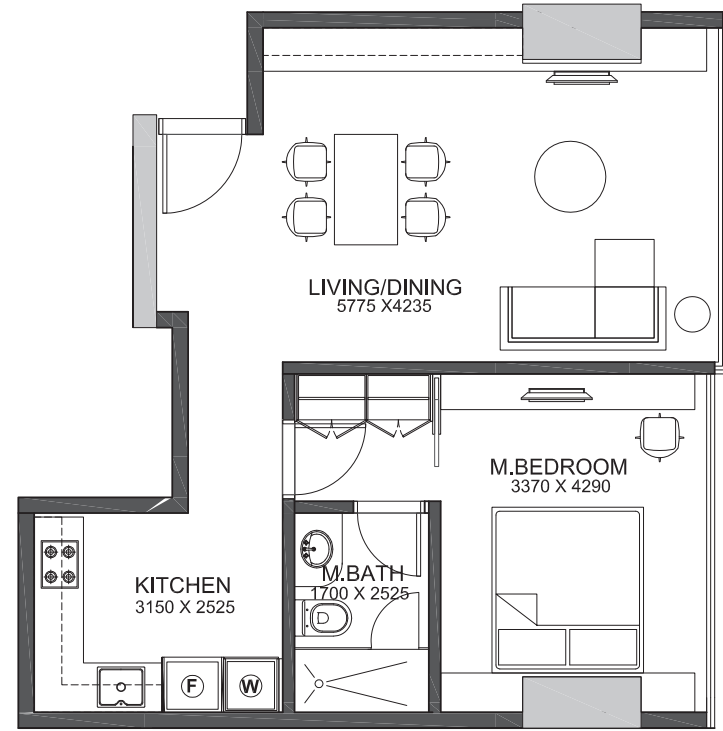

G

GARDENIA
2 BEDROOM
179.00M²

G

GARDENIA
3 BEDROOM
224.00M²

SEA VIEW

R

GARDENIA
3 BEDROOM
201.00M²

L

GARDENIA
3 BEDROOM
212.00M²

Lotus

FLOOR PLANS

A

LOTUS
1 BEDROOM
83.00M²

B

LOTUS
1 BEDROOM
88.00M²

LOTUS
1 BEDROOM
72.00M²

LOTUS
2 BEDROOM
120.00M²

LOTUS
1 BEDROOM
67.00M²

F

LOTUS
1 BEDROOM
88.00M²

G

LOTUS
1 BEDROOM
83.00M²

H

LOTUS
2 BEDROOM
124.00M²

LOTUS
1 BEDROOM
87.00M²

LOTUS
3 BEDROOM
158.00M²

K

LOTUS
2 BEDROOM
117.00M²

L

LOTUS
2 BEDROOM
119.00M²

TO ARRANGE A PRIVATE VIEWING OF THE VIGNETTE OF THE SHOW APARTMENT,
OR FOR MORE INFORMATION, PLEASE CONTACT US AT: