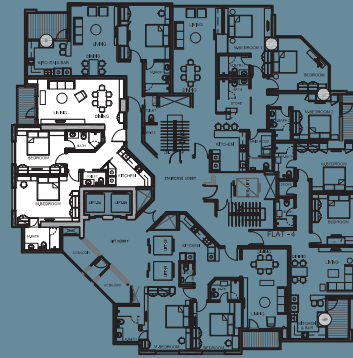

FG

FONTANA GARDENS

Discover the extraordinary

DISCOVER THE
EXTRAORDINARY

Floor plans

FLOOR PLANS

Discover the extraordinary floor plans at Fontana Gardens. In keeping with the exclusive luxury lifestyle that Fontana Gardens offers, there are 24 different floor plans for 1, 2 and 3 bedroom apartments spread across a total of 405. This means that you can be assured of a truly one-of-a-kind home in an utterly unique property.

SWIMMING POOL

MINI GOLF

Gardenia

FLOOR PLANS

A

GARDENIA
2 BEDROOM
124.00M²

SEA VIEW

B

GARDENIA
1 BEDROOM
90.00M²

SEA VIEW

G

GARDENIA

3 BEDROOM
167.00M²

D

GARDENIA

2 BEDROOM
117.00M²