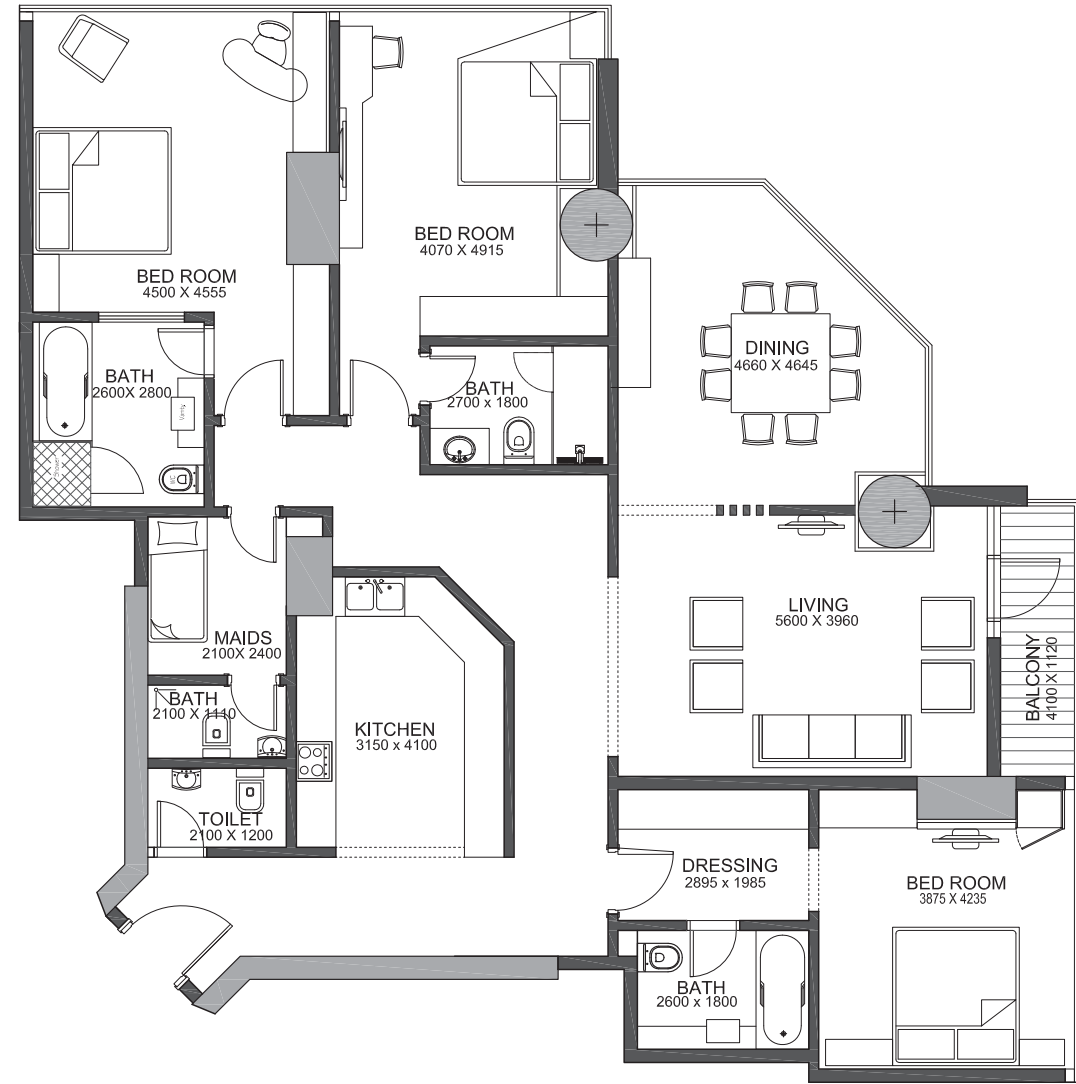

G

GARDENIA
2 BEDROOM
179.00M²

G

GARDENIA
3 BEDROOM
224.00M²

SEA VIEW

R

GARDENIA
3 BEDROOM
201.00M²

L

GARDENIA
3 BEDROOM
212.00M²

Lotus

FLOOR PLANS

A

LOTUS
1 BEDROOM
83.00M²

B

LOTUS
1 BEDROOM
88.00M²

LOTUS
1 BEDROOM
72.00M²

LOTUS
2 BEDROOM
120.00M²

LOTUS
1 BEDROOM
67.00M²

F

LOTUS
1 BEDROOM
88.00M²

G

LOTUS
1 BEDROOM
83.00M²

H

LOTUS
2 BEDROOM
124.00M²

LOTUS
1 BEDROOM
87.00M²

LOTUS
3 BEDROOM
158.00M²

K

LOTUS
2 BEDROOM
117.00M²

L

LOTUS
2 BEDROOM
119.00M²

TO ARRANGE A PRIVATE VIEWING OF THE VIGNETTE OF THE SHOW APARTMENT,
OR FOR MORE INFORMATION, PLEASE CONTACT US AT: