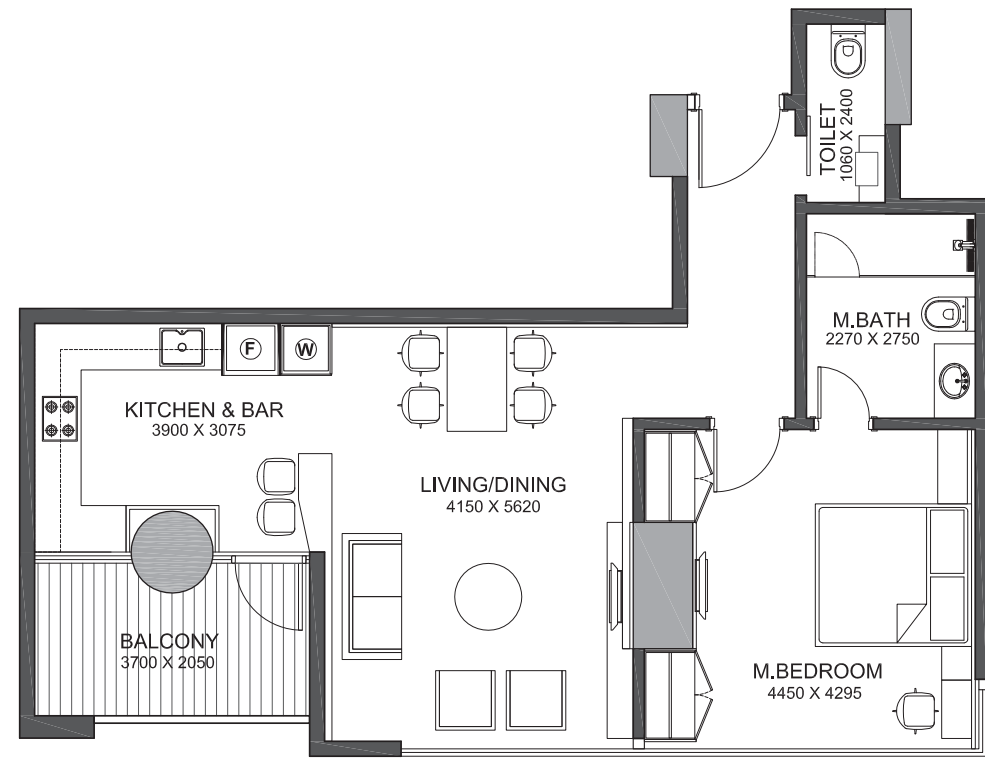

GARDENIA
3 BEDROOM
212.00M²

Lotus

FLOOR PLANS

A

LOTUS
1 BEDROOM
83.00M²

B

LOTUS
1 BEDROOM
88.00M²

LOTUS
1 BEDROOM
72.00M²

LOTUS
2 BEDROOM
120.00M²

LOTUS
1 BEDROOM
67.00M²

F

LOTUS
1 BEDROOM
88.00M²

G

LOTUS
1 BEDROOM
83.00M²

H

LOTUS
2 BEDROOM
124.00M²

LOTUS
1 BEDROOM
87.00M²

LOTUS
3 BEDROOM
158.00M²

K

LOTUS
2 BEDROOM
117.00M²

L

LOTUS
2 BEDROOM
119.00M²

TO ARRANGE A PRIVATE VIEWING OF THE VIGNETTE OF THE SHOW APARTMENT,
OR FOR MORE INFORMATION, PLEASE CONTACT US AT: