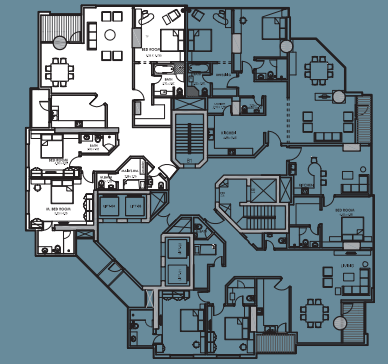

FG

FONTANA GARDENS

Discover the extraordinary

DISCOVER THE
EXTRAORDINARY

Floor plans

FLOOR PLANS

Discover the extraordinary floor plans at Fontana Gardens. In keeping with the exclusive luxury lifestyle that Fontana Gardens offers, there are 24 different floor plans for 1, 2 and 3 bedroom apartments spread across a total of 405. This means that you can be assured of a truly one-of-a-kind home in an utterly unique property.

GARDENIA
1 BEDROOM
90.00M²

SEA VIEW

G

GARDENIA

3 BEDROOM
167.00M²

D

GARDENIA

2 BEDROOM
117.00M²

GARDENIA
2 BEDROOM
120.00M²

SEA VIEW

GARDENIA
3 BEDROOM
224.00M²

SEA VIEW

G

GARDENIA
2 BEDROOM
155.00M²

H

GARDENIA
1 BEDROOM
65.00M²