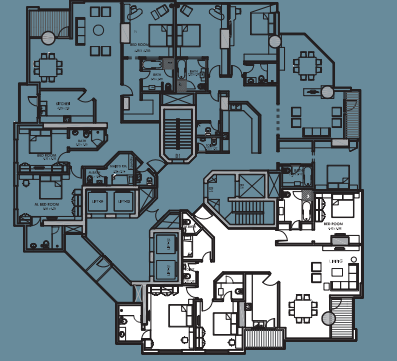

FG

FONTANA GARDENS

Discover the extraordinary

DISCOVER THE
EXTRAORDINARY

Floor plans

FLOOR PLANS

Discover the extraordinary floor plans at Fontana Gardens. In keeping with the exclusive luxury lifestyle that Fontana Gardens offers, there are 24 different floor plans for 1, 2 and 3 bedroom apartments spread across a total of 405. This means that you can be assured of a truly one-of-a-kind home in an utterly unique property.

G

GARDENIA
2 BEDROOM
179.00M²

G

GARDENIA
3 BEDROOM
224.00M²

SEA VIEW

R

GARDENIA
3 BEDROOM
201.00M²

L

GARDENIA
3 BEDROOM
212.00M²

Lotus

FLOOR PLANS

A

LOTUS
1 BEDROOM
83.00M²

B

LOTUS
1 BEDROOM
88.00M²

LOTUS
1 BEDROOM
72.00M²