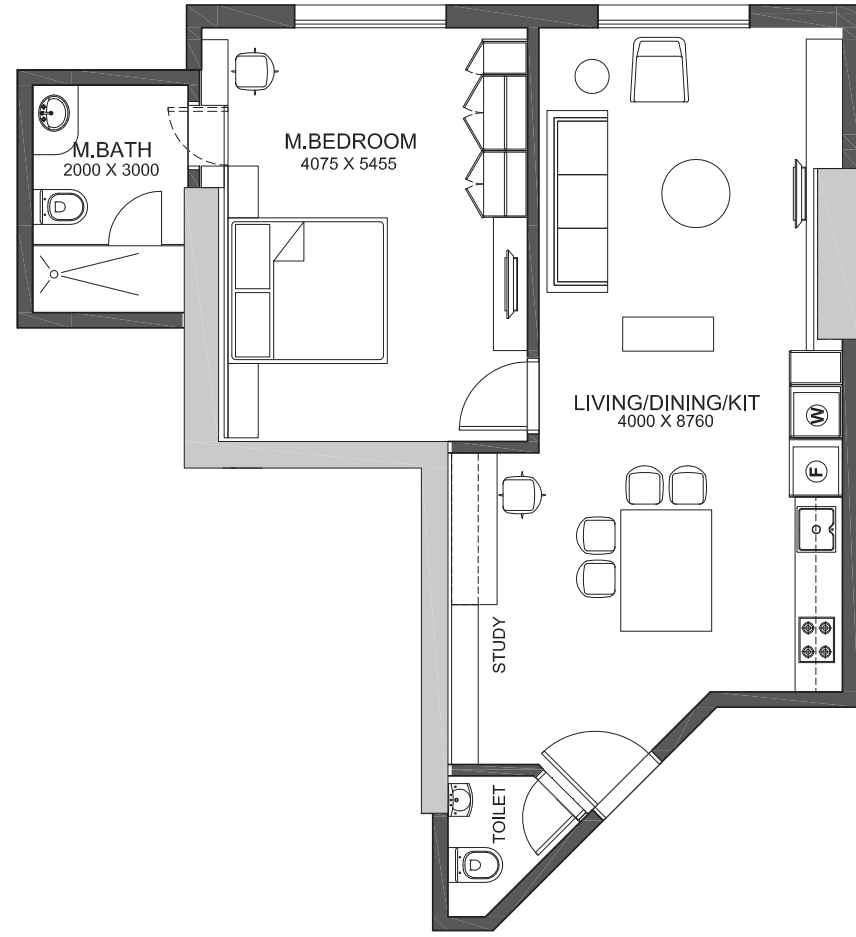

FG

FONTANA GARDENS

Discover the extraordinary

DISCOVER THE
EXTRAORDINARY

Floor plans

FLOOR PLANS

Discover the extraordinary floor plans at Fontana Gardens. In keeping with the exclusive luxury lifestyle that Fontana Gardens offers, there are 24 different floor plans for 1, 2 and 3 bedroom apartments spread across a total of 405. This means that you can be assured of a truly one-of-a-kind home in an utterly unique property.

GARDENIA
3 BEDROOM
212.00M²

Lotus

FLOOR PLANS

A

LOTUS
1 BEDROOM
83.00M²

B

LOTUS
1 BEDROOM
88.00M²

LOTUS
1 BEDROOM
72.00M²

LOTUS
2 BEDROOM
120.00M²

LOTUS
1 BEDROOM
67.00M²

F

LOTUS
1 BEDROOM
88.00M²

G

LOTUS
1 BEDROOM
83.00M²

H

LOTUS
2 BEDROOM
124.00M²

LOTUS
1 BEDROOM
87.00M²

LOTUS
3 BEDROOM
158.00M²

K

LOTUS
2 BEDROOM
117.00M²

L

LOTUS
2 BEDROOM
119.00M²

TO ARRANGE A PRIVATE VIEWING OF THE VIGNETTE OF THE SHOW APARTMENT,
OR FOR MORE INFORMATION, PLEASE CONTACT US AT: