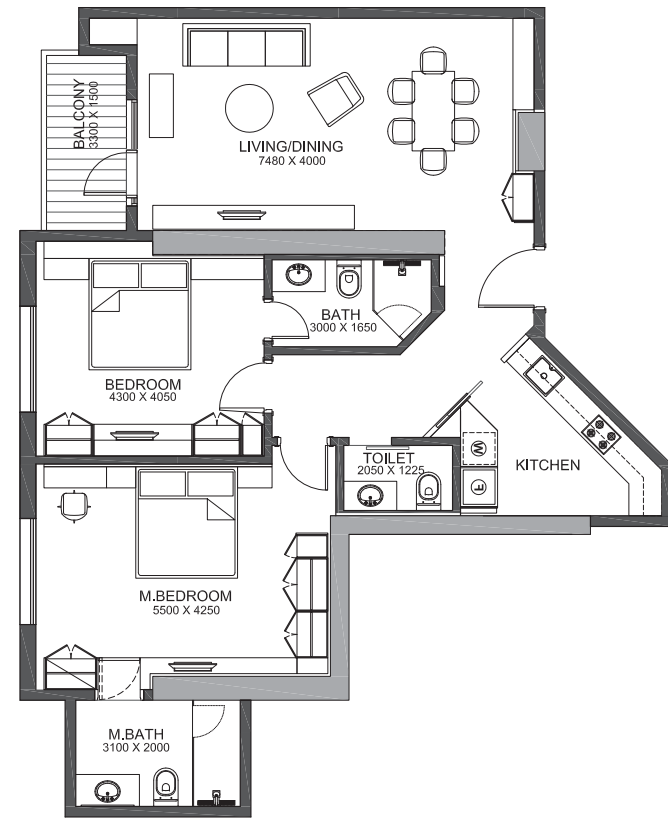

FG

FONTANA GARDENS

Discover the extraordinary

DISCOVER THE
EXTRAORDINARY

Floor plans

FLOOR PLANS

Discover the extraordinary floor plans at Fontana Gardens. In keeping with the exclusive luxury lifestyle that Fontana Gardens offers, there are 24 different floor plans for 1, 2 and 3 bedroom apartments spread across a total of 405. This means that you can be assured of a truly one-of-a-kind home in an utterly unique property.

SWIMMING POOL

MINI GOLF

Gardenia

FLOOR PLANS

A

GARDENIA
2 BEDROOM
124.00M²

SEA VIEW

B

GARDENIA
1 BEDROOM
90.00M²

SEA VIEW

G

GARDENIA

3 BEDROOM
167.00M²

D

GARDENIA

2 BEDROOM
117.00M²

GARDENIA
2 BEDROOM
120.00M²

SEA VIEW

GARDENIA
3 BEDROOM
224.00M²

SEA VIEW

G

GARDENIA
2 BEDROOM
155.00M²

H

GARDENIA
1 BEDROOM
65.00M²