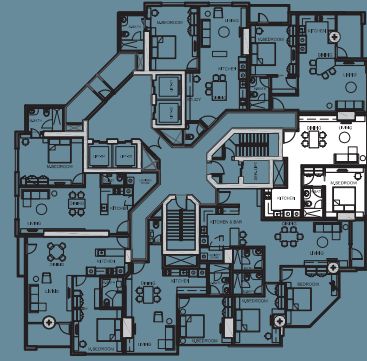

FG

FONTANA GARDENS

Discover the extraordinary

DISCOVER THE
EXTRAORDINARY

Floor plans

FLOOR PLANS

Discover the extraordinary floor plans at Fontana Gardens. In keeping with the exclusive luxury lifestyle that Fontana Gardens offers, there are 24 different floor plans for 1, 2 and 3 bedroom apartments spread across a total of 405. This means that you can be assured of a truly one-of-a-kind home in an utterly unique property.

GARDENIA
3 BEDROOM
212.00M²

Lotus

FLOOR PLANS

A

LOTUS
1 BEDROOM
83.00M²

B

LOTUS
1 BEDROOM
88.00M²

LOTUS
1 BEDROOM
72.00M²

LOTUS
2 BEDROOM
120.00M²

LOTUS
1 BEDROOM
67.00M²

F

LOTUS
1 BEDROOM
88.00M²

G

LOTUS
1 BEDROOM
83.00M²

H

LOTUS
2 BEDROOM
124.00M²

LOTUS
1 BEDROOM
87.00M²

LOTUS
3 BEDROOM
158.00M²

K

LOTUS
2 BEDROOM
117.00M²

L

LOTUS
2 BEDROOM
119.00M²

TO ARRANGE A PRIVATE VIEWING OF THE VIGNETTE OF THE SHOW APARTMENT,
OR FOR MORE INFORMATION, PLEASE CONTACT US AT: