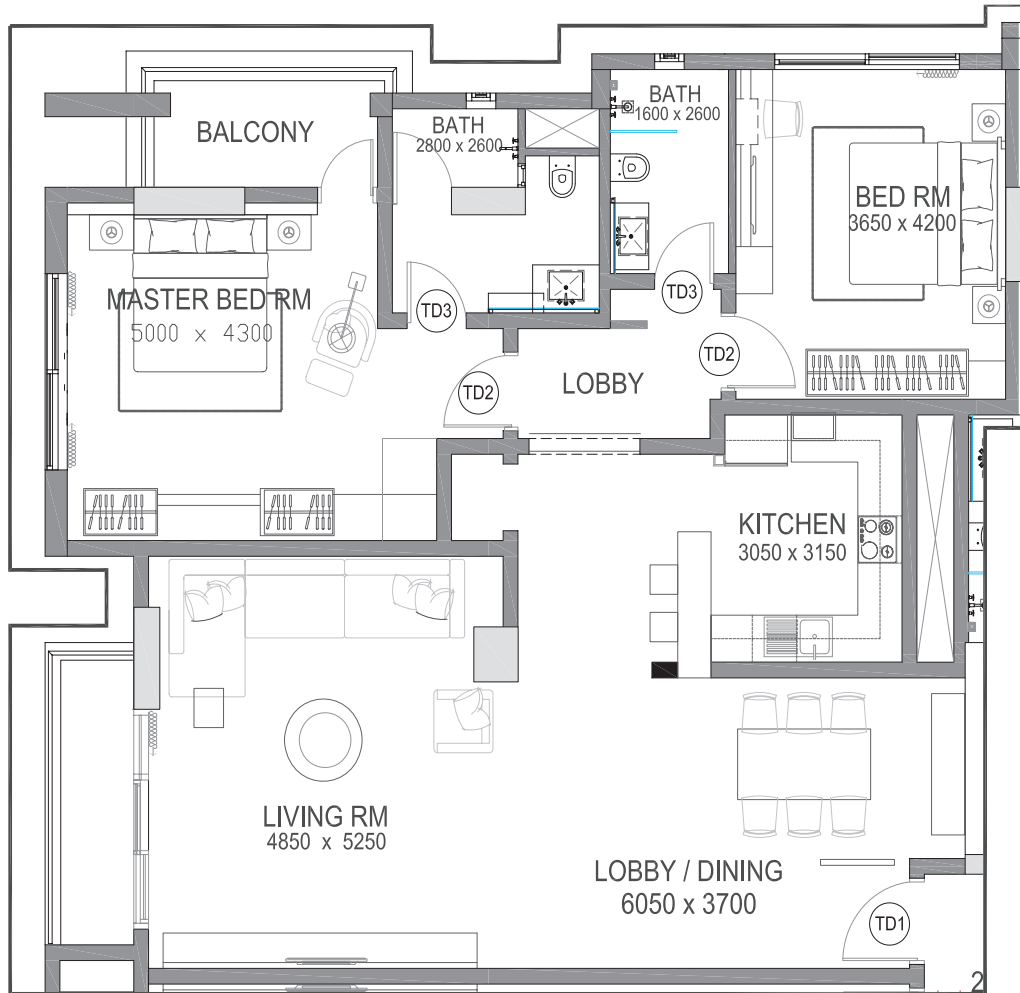

2 BEDROOM APARTMENT

Total Area	138M2
LIVING ROOM	4.85Mx5.25M
LOBBY & DINNING	6.05Mx3.7M
MASTER BED ROOM	5Mx4.3M
MASTER BATH	2.8Mx2.6M
BED ROOM 1	3.65Mx4.2M
BATH 1	1.6Mx2.6M
KITCHEN	3.05Mx3.15M
MASTER BED ROOM BALCONY	3.45Mx1.51M
LIVING ROOM BALCONY AREA	3.74Mx1.16M