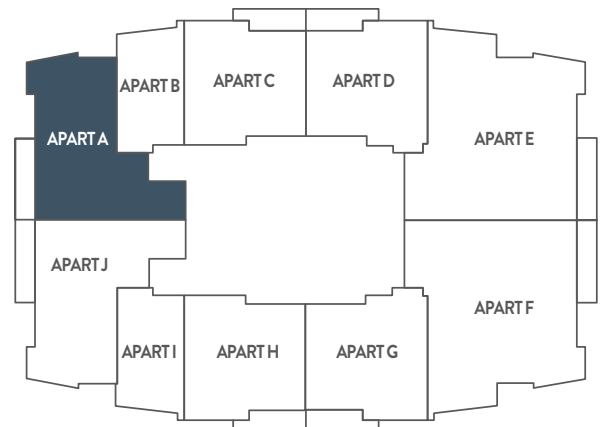

SEEF AVENUE

THE HEIGHT OF COUTURE LIVING

1 BEDROOM APARTMENT

APARTMENT DIMENSIONS

Total Area	91.5 Sq.m
Terrace Area	8.5 Sq.m

APPROXIMATE APARTMENT SIZE

Kitchen, Living & Dining	7400 x 4500mm
Bedroom	5400 x 4000mm
Dress	3250 x 2400mm
Bath	2600 x 2200mm
Toilet	2150 x 1600mm

KEY PLAN

BAHRAIN CITY CENTRE