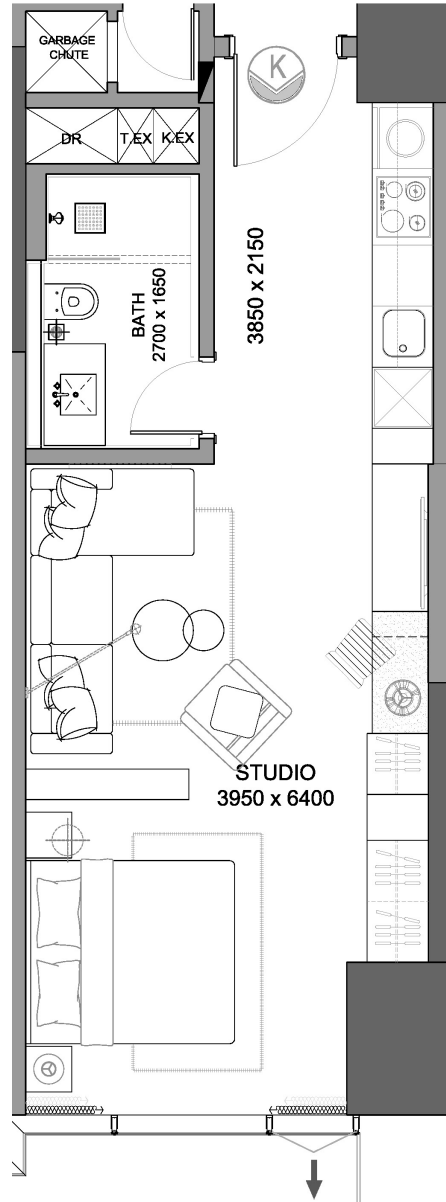

STUDIO APARTMENT

Total built-up area .....44.75 m<sup>2</sup>

Balcony area ..... N/A

APPROXIMATE  
APARTMENT SIZE (mm)

Bedroom ..... 3950 x 6400

Bath ..... 1650 x 2700

KEYPLAN